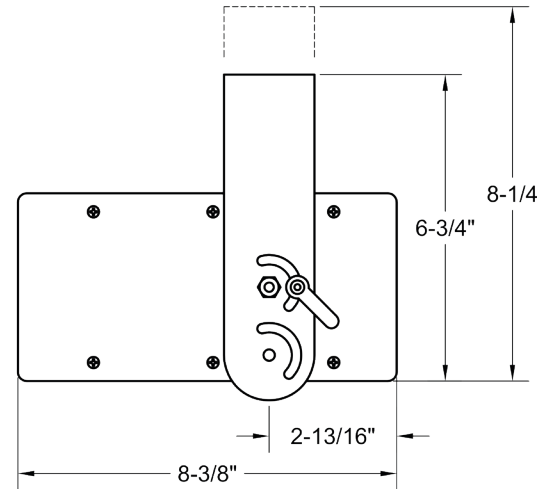

LCT23 MOSAIC MULTI-CELL

FULL COLOR TUNABLE WHITE LINEAR FIXTURE

MANUFACTURED IN THE UNITED STATES - IBEW

PRODUCT LISTED
BY A NATIONALLY
RECOGNIZED
TESTING
LABORATORY