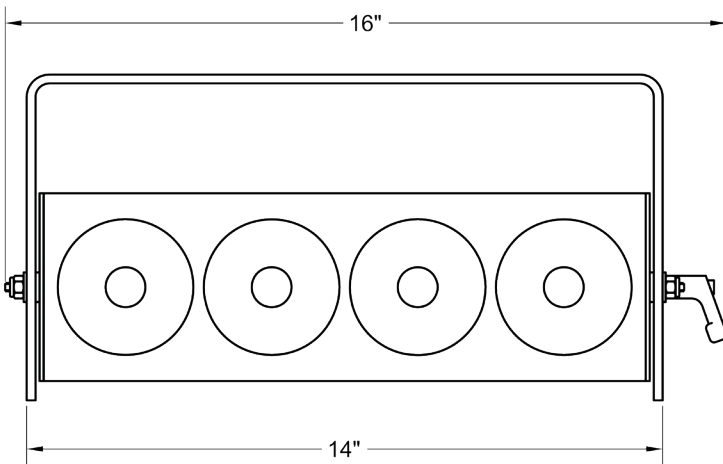

LCT23 MOSAIC MULTI-CELL

FULL COLOR TUNABLE WHITE LINEAR FIXTURE

MANUFACTURED IN THE UNITED STATES - IBEW

PRODUCT LISTED
BY A NATIONALLY
RECOGNIZED
TESTING
LABORATORY