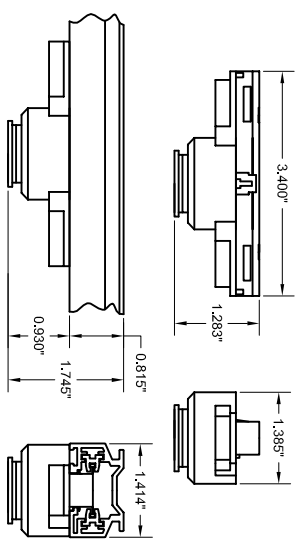

**AD1 Commercial Grade 120V, 1 or 2 circuit Track Adapter**  
for lightweight fixtures.

**T1 Commercial Grade 120V, 1 or 2 circuit Track Adapter**  
for heavy fixtures.

**TA1 Specification Grade 120V, 1 circuit Track Adapter.**

**TE2 Specification Grade 120V, 2 circuit Track Adapter.**

**TA2S Specification Grade 120V, 2 circuit Track Adapter.**

**HTA2 Specification Grade 277V, 2 circuit Track Adapter.**

**TA3 Specification Grade 120V, 3 circuit Track Adapter.**