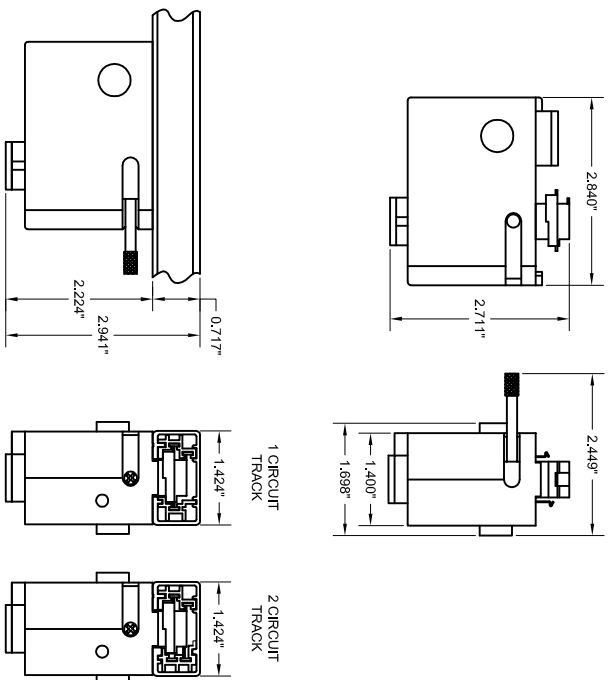

**AD1 Commercial Grade 120V, 1 or 2 circuit Track Adapter**  
for lightweight fixtures.

**T1 Commercial Grade 120V, 1 or 2 circuit Track Adapter**  
for heavy fixtures.

**TA1 Specification Grade 120V, 1 circuit Track Adapter.**

**TE2 Specification Grade 120V, 2 circuit Track Adapter.**

**TA2S Specification Grade 120V, 2 circuit Track Adapter.**

**HTA2 Specification Grade 277V, 2 circuit Track Adapter.**

**TA3 Specification Grade 120V, 3 circuit Track Adapter.**