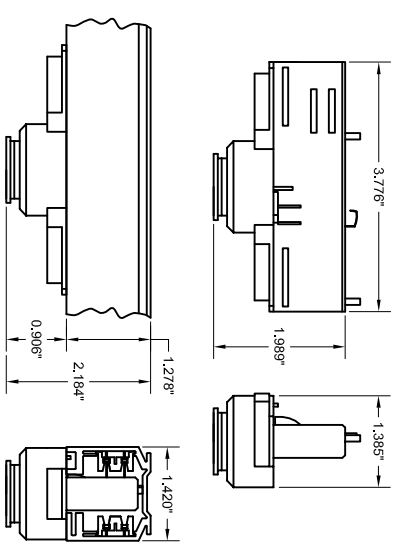

**AD1 Commercial Grade 120V, 1 or 2 circuit Track Adapter**  
for lightweight fixtures.

**T1 Commercial Grade 120V, 1 or 2 circuit Track Adapter**  
for heavy fixtures.

**TA1 Specification Grade 120V, 1 circuit Track Adapter.**

**TE2 Specification Grade 120V, 2 circuit Track Adapter.**

**TA2S Specification Grade 120V, 2 circuit Track Adapter.**

**HTA2 Specification Grade 277V, 2 circuit Track Adapter.**

**TA3 Specification Grade 120V, 3 circuit Track Adapter.**