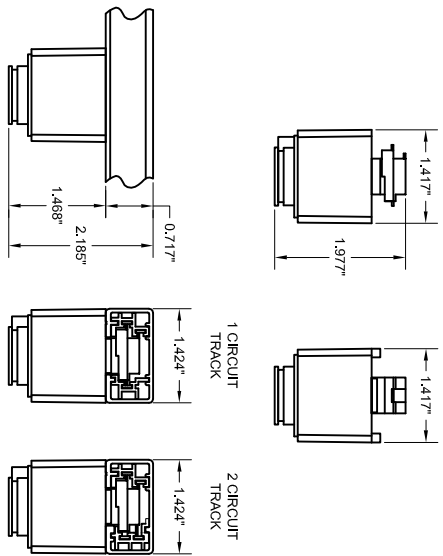

**AD1 Commercial Grade 120V, 1 or 2 circuit Track Adapter**  
for lightweight fixtures.

**T1 Commercial Grade 120V, 1 or 2 circuit Track Adapter**  
for heavy fixtures.

**TA1 Specification Grade 120V, 1 circuit Track Adapter.**

**TE2 Specification Grade 120V, 2 circuit Track Adapter.**

**TA2S Specification Grade 120V, 2 circuit Track Adapter.**

**HTA2 Specification Grade 277V, 2 circuit Track Adapter.**

**TA3 Specification Grade 120V, 3 circuit Track Adapter.**