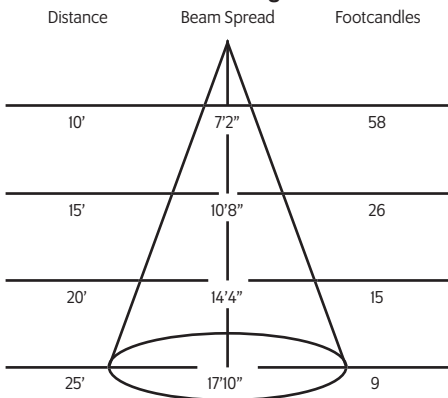

Photometric Data

ILED36P 20° Setting

40° Setting

ILED45P

20° Setting

40° Setting

Mounting Options

N3 2 circuit track adapter for Data Bus. Specification grade track. 120V.