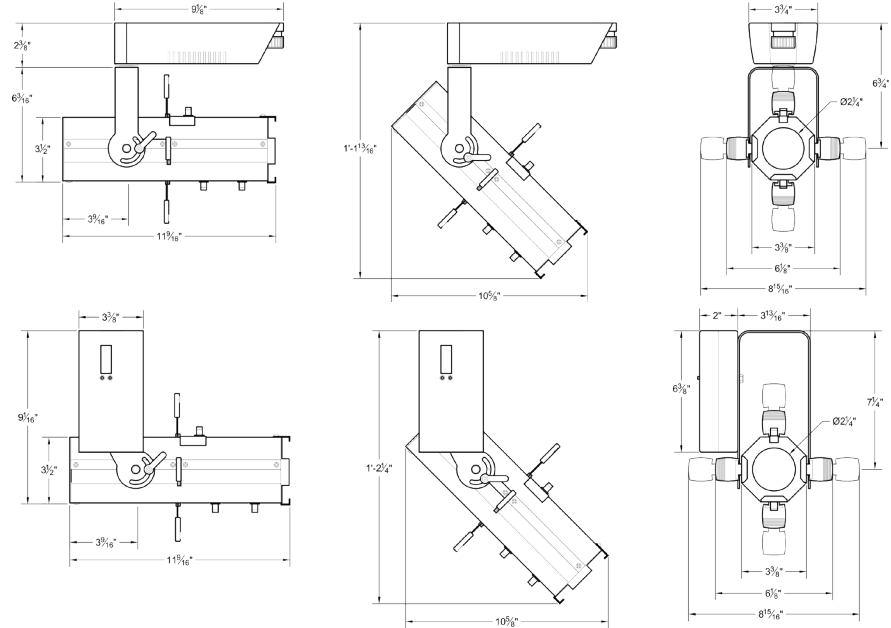

Features

- Xicato XTM Module with Cold Phosphor Technology
- Color temp options: 2700K, 3000K, 3500K, 4000K
- CRI: 83 or 98
- L70 50,000 Hours
- Adjustable framing shutters
- Accessory holder
- No UV or IR

LED Module	Total Wattage	Delivered Lumen	Efficacy (Lm/W)	CRI
98	32	1900	59	98
83	21	1900	90	83
83	32	2850	89	83

* Total wattage equals LED plus driver. Delivered lumen may vary depending on LED module, color temperature, optics, and accessories.

Ordering Matrix

Model	Lumens	LED Module	Color Temp	Finish	Voltage	Mounting	Accessories
ILED	36P = 2000 45P = 3000	83 98*	27 = 2700K 30 = 3000K 35 = 3500K 40 = 4000K	B = Black W = White S = Silver CC = Custom Color	120 = 120V @ 60 Hz 230 = 230V @ 50 Hz 277 = 277V @ 60 Hz	See Mounting Options	See Accessory Options

Maximum ambient temperature: 35°C
Maximum operating angle: 45° from vertical
* Not available in 3000 lumen fixture

Example: ILED-36P-27-98-30-B-120-N3

ILED-_____

* Specification sheets are subject to change without notice.