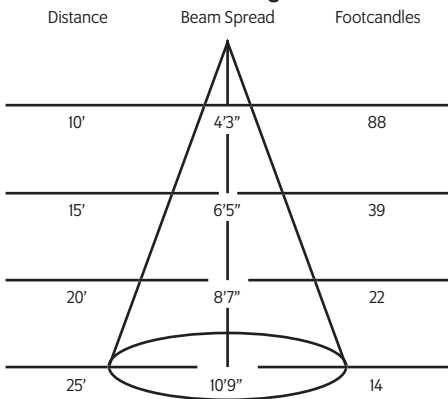

Photometric Data

ILED36P 20° Setting

40° Setting

ILED45P

20° Setting

40° Setting

Mounting Options

N3 2 circuit track adapter for Data Bus. Specification grade track. 120V.