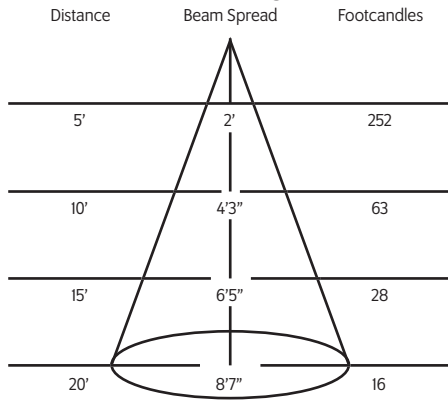

Photometric Data

ILED36P 20° Setting