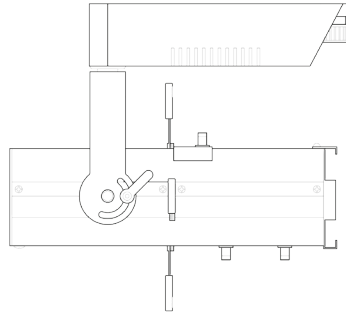

Photometric Data

ILED36P 20° Setting

40° Setting

ILED45P

20° Setting

40° Setting

Mounting Options

N3 2 circuit track adapter for Data Bus. Specification grade track. 120V.

RJ45 Mounting.

Various track mounts available consult factory.

CM4 Canopy Mount

US1 6 $\frac{5}{8}$ " x 1 $\frac{1}{2}$ " Unistrut Adapter

TB4 6 $\frac{1}{4}$ " Portable wall mount/table base floor, wall or table use.