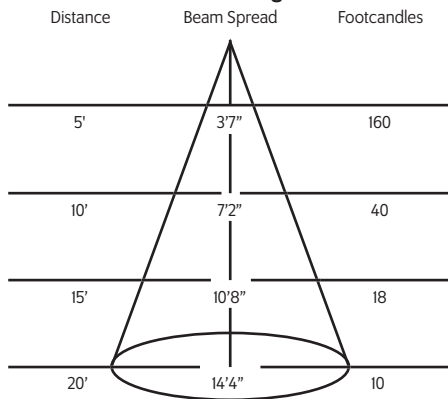

40° Setting