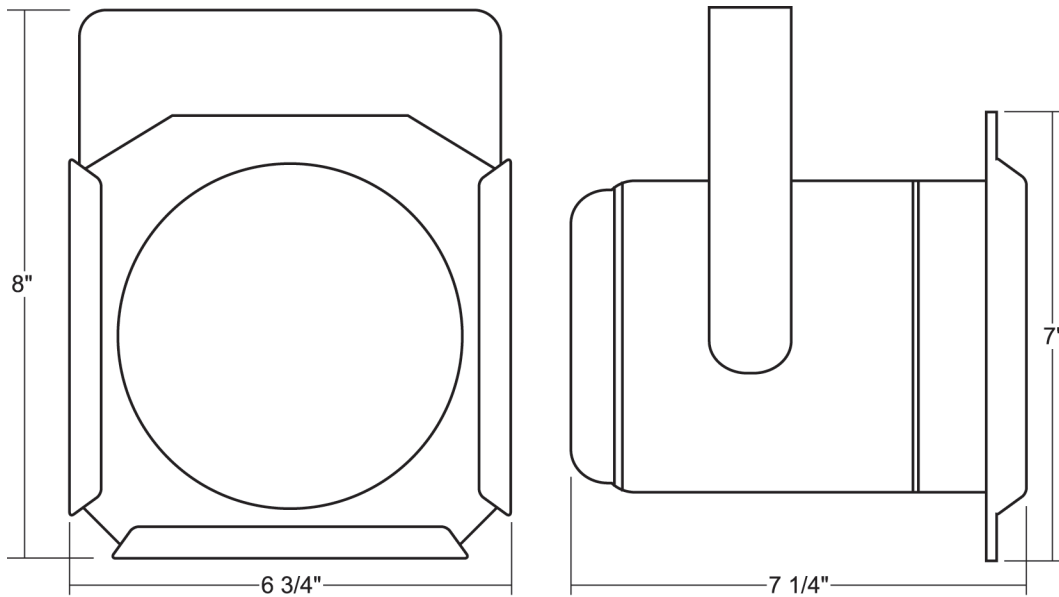

Job Name:  Fixture Type:  Qty:

**Theatrical Pars** by Times Square Lighting

**F38 150W PAR38; F38Q 250W PAR38**

Ideal for nightclubs, DJ's and touring bands. Accepting PAR38 lamps, this fixture can produce spot to flood beam spreads from 24-124 degrees. Features a long enclosed design reducing lamp glare while maintaining its theatrical style. Available in standard black powder coated finish. Custom colors available by request and at an additional charge.

**Features:**

- F38 accepts lamps up to 150-watts, 6 ft. cord and u-ground plug
- F38Q accepts lamps up to 250-watts, 3 ft., 3-wire leads
- 15 ft. throw
- 24°-124° beam angle
- Accessory holder

Manufactured in the USA - IBEW