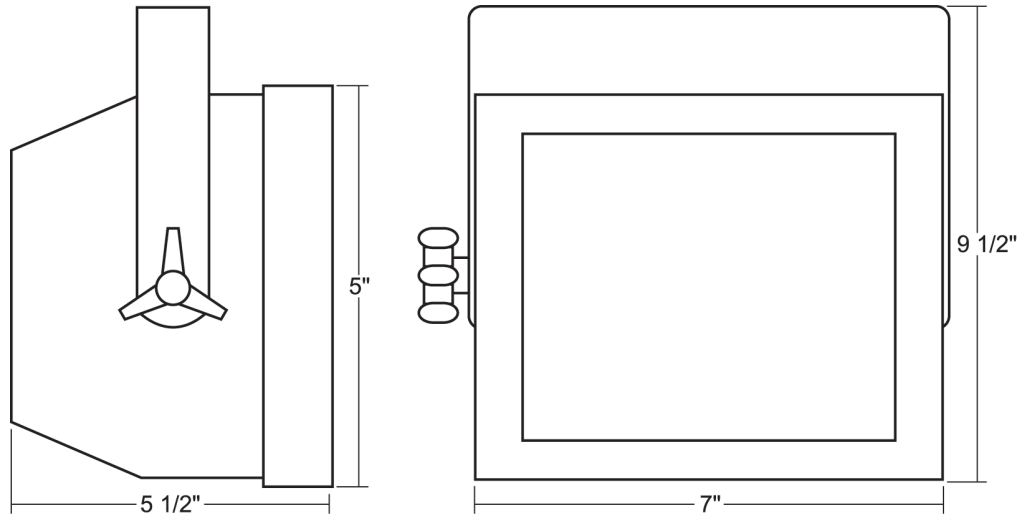

Features

- 120-volt
- Accepts double-ended lamps from 100 to 500-watts
- Numerous mounting options and accessories
- Weight: 2.8 lbs

Model	Finish	Mounting	Accessories
W420	B = Black W = White S = Silver CC = Custom Color	See Mounting Options	See Accessory Options