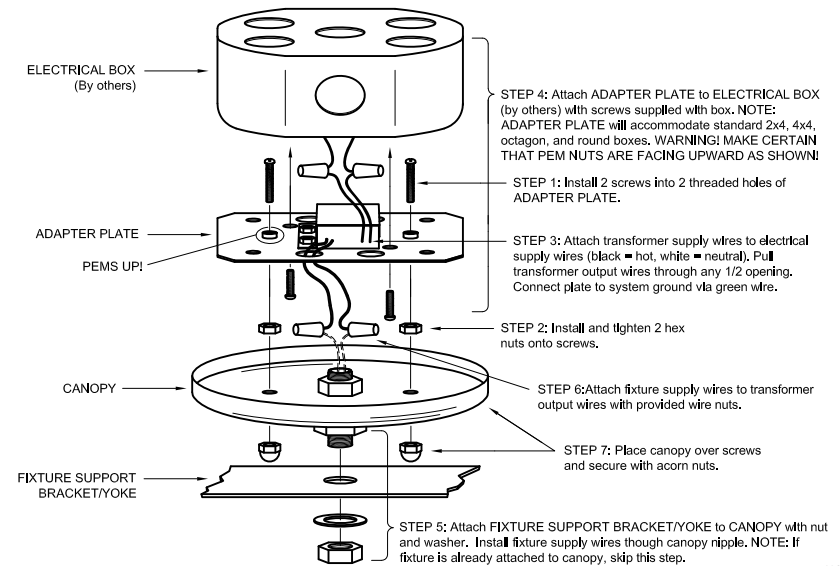

CANOPY w TRANSFORMER-TO-ELECTRICAL BOX MOUNTING INSTRUCTIONS -
SAVE THESE INSTRUCTIONS

INSTR 0001
REV 12/14/18