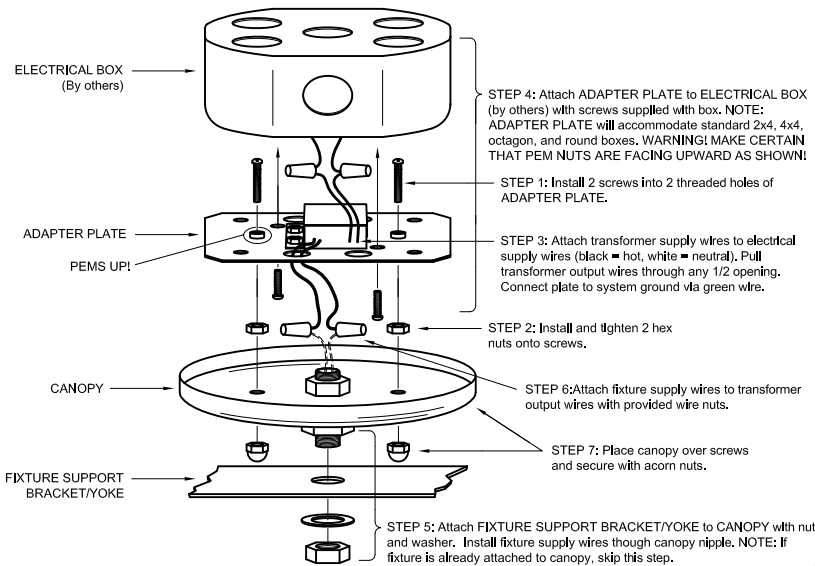

CANOPY w TRANSFORMER-TO-ELECTRICAL BOX MOUNTING INSTRUCTIONS -
SAVE THESE INSTRUCTIONS

INSTR 0001
REV 12/14/18