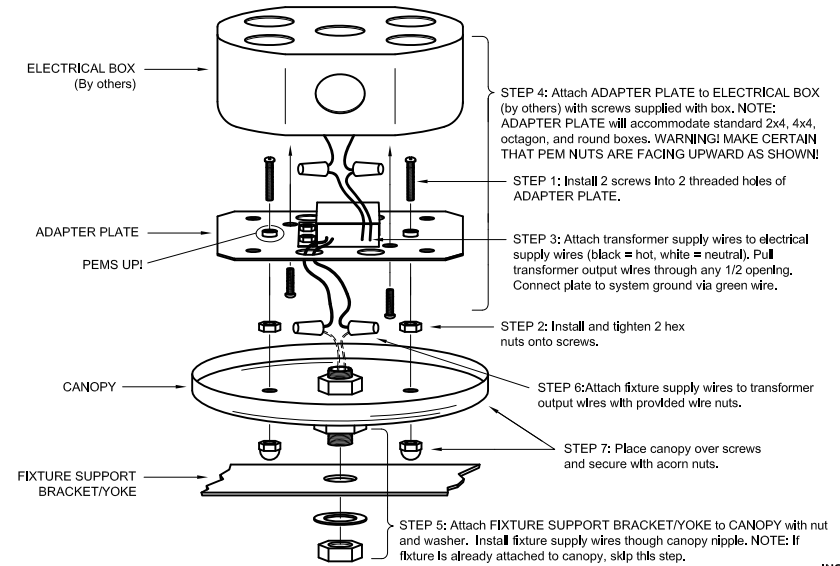

CANOPY w TRANSFORMER-TO-ELECTRICAL BOX MOUNTING INSTRUCTIONS -
SAVE THESE INSTRUCTIONS

INSTR 0001
REV 12/14/18