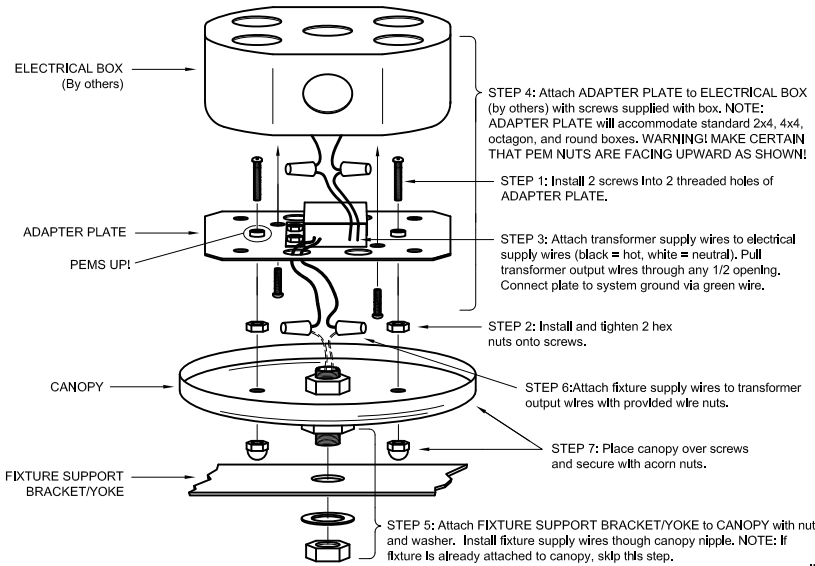

CANOPY w TRANSFORMER-TO-ELECTRICAL BOX MOUNTING INSTRUCTIONS -
SAVE THESE INSTRUCTIONS

INSTR 0001
REV 12/14/18