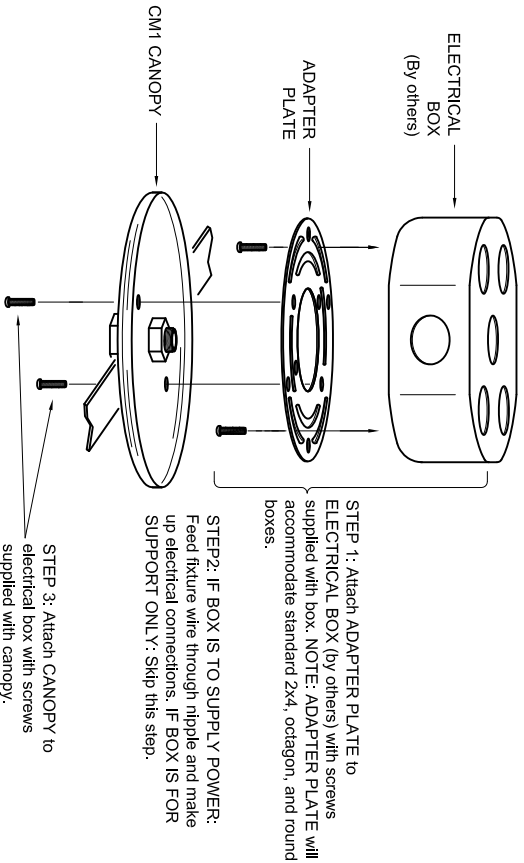

CM1 CANOPY-TO-ELECTRICAL BOX MOUNTING INSTRUCTIONS - SAVE THESE INSTRUCTIONS

SPECIFICATIONS SUBJECT TO CHANGE WITHOUT NOTICE. COPYRIGHT © TIMES SQUARE LIGHTING, INC., 2009, 2018. ALL RIGHTS RESERVED.

INSTR 0062
rev04-11-18