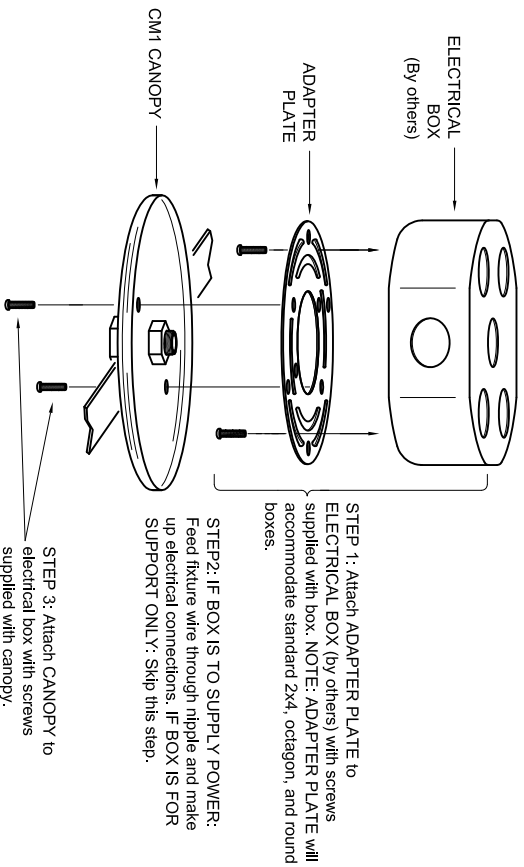

CM1 CANOPY-TO-ELECTRICAL BOX MOUNTING INSTRUCTIONS - SAVE THESE INSTRUCTIONS

SPECIFICATIONS SUBJECT TO CHANGE WITHOUT NOTICE. COPYRIGHT © TIMES SQUARE LIGHTING, INC., 2009, 2018. ALL RIGHTS RESERVED.

INSTR 0062
rev04-11-18