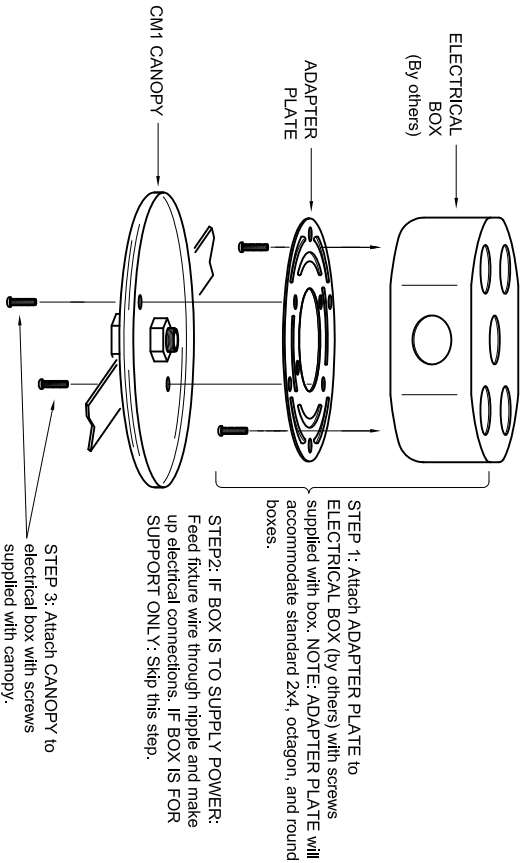

CM1 CANOPY-TO-ELECTRICAL BOX MOUNTING INSTRUCTIONS - SAVE THESE INSTRUCTIONS

SPECIFICATIONS SUBJECT TO CHANGE WITHOUT NOTICE. COPYRIGHT © TIMES SQUARE LIGHTING, INC., 2009, 2018. ALL RIGHTS RESERVED.

INSTR 0062
rev04-11-18