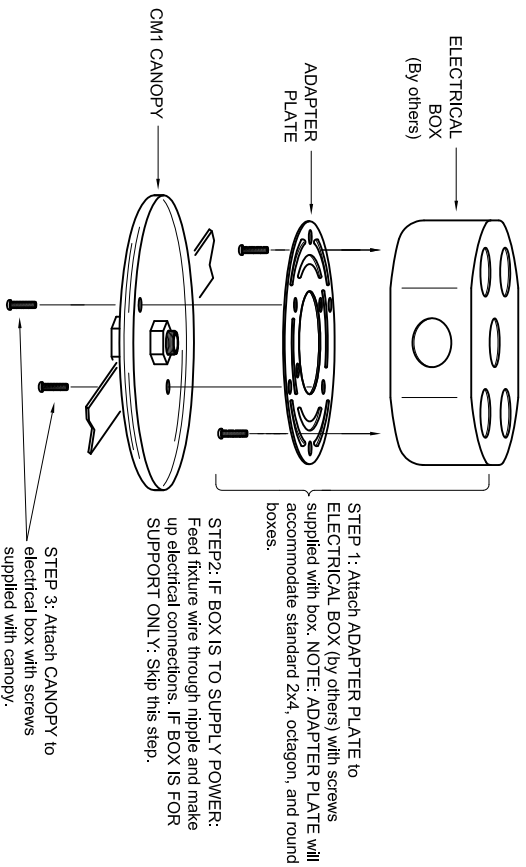

CM1 CANOPY-TO-ELECTRICAL BOX MOUNTING INSTRUCTIONS - SAVE THESE INSTRUCTIONS

SPECIFICATIONS SUBJECT TO CHANGE WITHOUT NOTICE. COPYRIGHT © TIMES SQUARE LIGHTING, INC., 2009, 2018. ALL RIGHTS RESERVED.

INSTR 0062
rev04-11-18