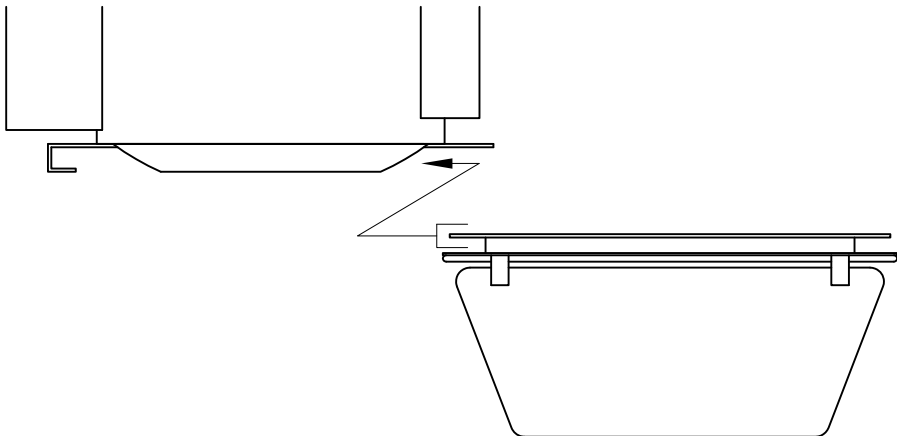

BD46 BARN DOOR INSTALLATION INSTRUCTIONS

MAKE CERTAIN THAT SAFETY CABLE IS
INSTALLED AND CONNECTS THE BARN
DOOR TO THE FIXTURE BY LOOPING
THROUGH THE BARN DOOR FRAME &
THE FRONT HOLE IN THE FIXTURE TOP.

MAKE CERTAIN THAT THE INNER RING
OF THE BARN DOOR IS FULLY INSERTED
INTO FRONT FIXTURE SLOTS.