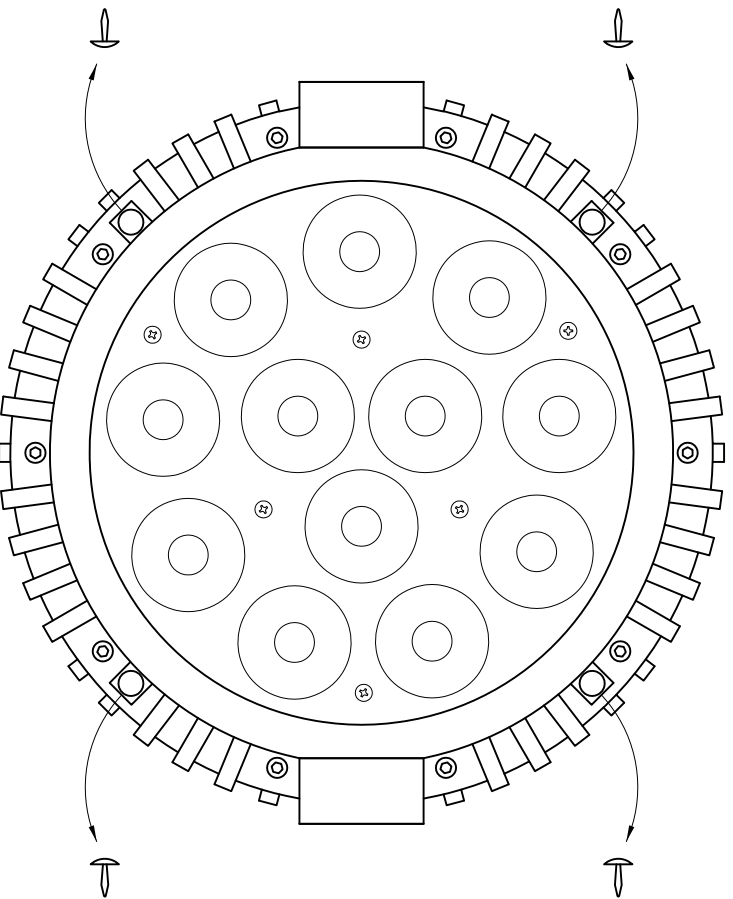

TIMES SQUARE LIGHTING INC.

Times Square Lighting, Inc. 5 Holt Drive, Stony Point, NY 10980
845-947-3034 FAX: 845-947-3047 www.tslight.com

HD12 SNOOT INSTALLATION INSTRUCTIONS - SAVE THESE INSTRUCTIONS

STEP 1:

Pry out the 4 hole plugs with a knife or a small screwdriver and discard the hole plugs.

STEP 2:

Place the snoot onto the fixture front as shown and secure using the 4 screws provided.