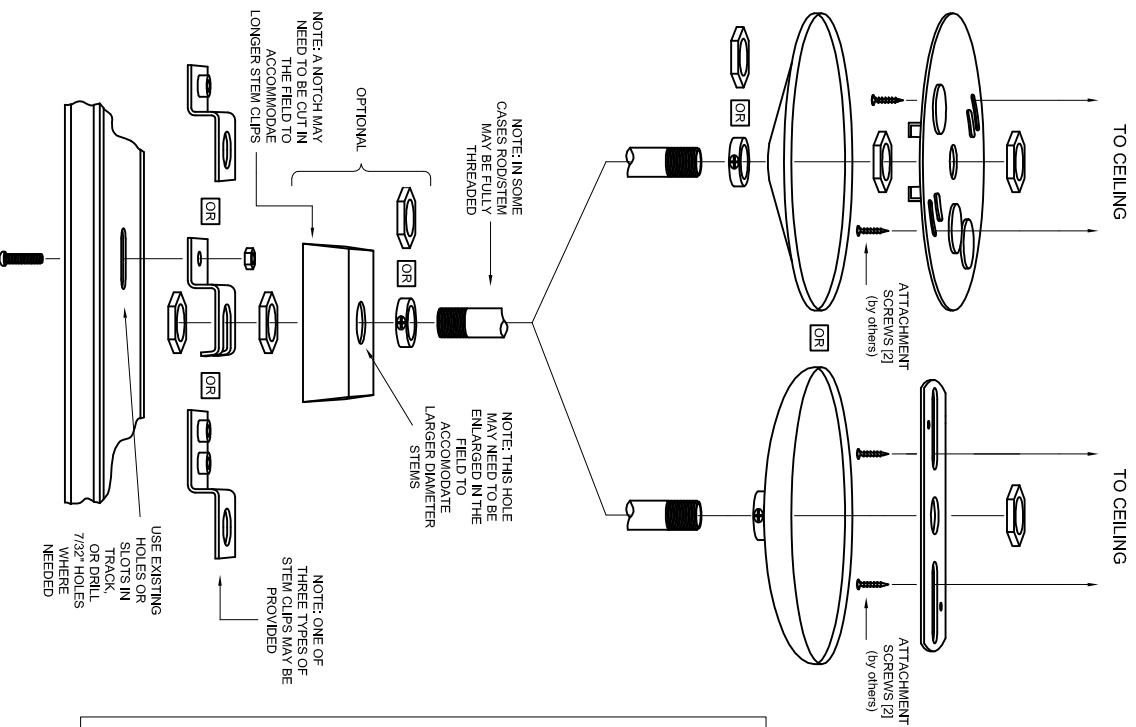

**THESE INSTRUCTIONS ARE FOR THE PROPER INSTALLATION OF TIMES SQUARE  
COMMERCIAL GRADE TRACK USING PENDANT SUPPORTS**

Times Square Lighting, Inc., 5 Holt Drive, Stony Point, NY 10980  
845-947-3034 FAX: 845-947-3047 www.tsllight.com

**FOR TRACK SUPPORT ONLY:  
INSTALL COMPONENTS AS SHOWN BELOW**

**FOR TRACK SUPPORT AND ELECTRICAL FEED:  
INSTALL COMPONENTS AS SHOWN BELOW**