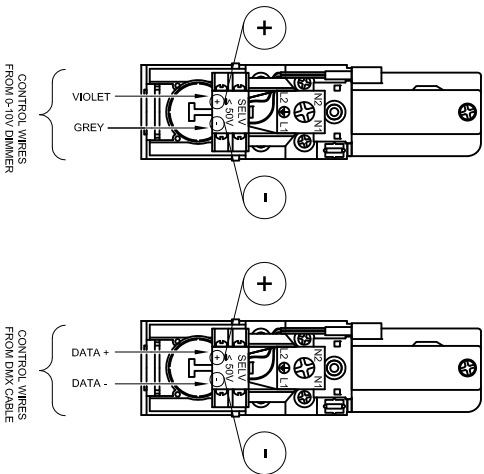

TIMES SQUARE LIGHTING INC.

INSTRUCTIONS FOR WIRING ST11 & ST12 LIVE ENDS FOR DMX OR 0-10V OPERATION