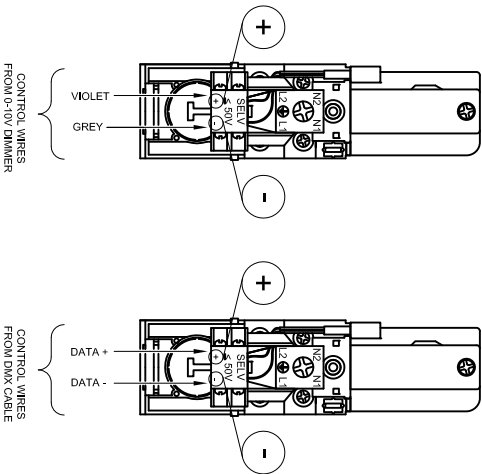

TIMES SQUARE LIGHTING INC.

INSTRUCTIONS FOR WIRING ST11 & ST12 LIVE ENDS FOR DMX OR 0-10V OPERATION