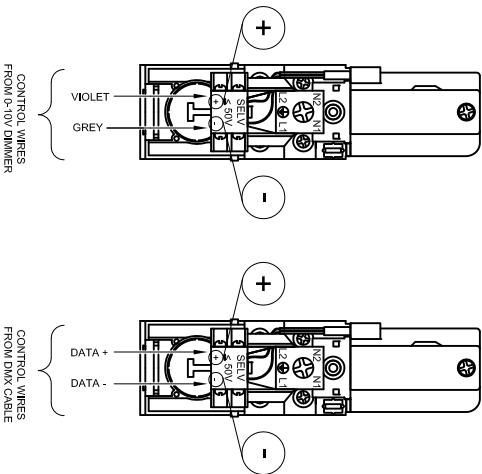

TIMES SQUARE LIGHTING INC.

INSTRUCTIONS FOR WIRING ST11 & ST12 LIVE ENDS FOR DMX OR 0-10V OPERATION