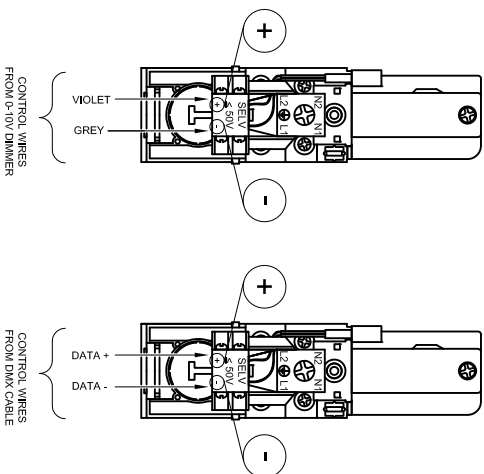

TIMES SQUARE LIGHTING INC.

INSTRUCTIONS FOR WIRING ST11 & ST12 LIVE ENDS FOR DMX OR 0-10V OPERATION