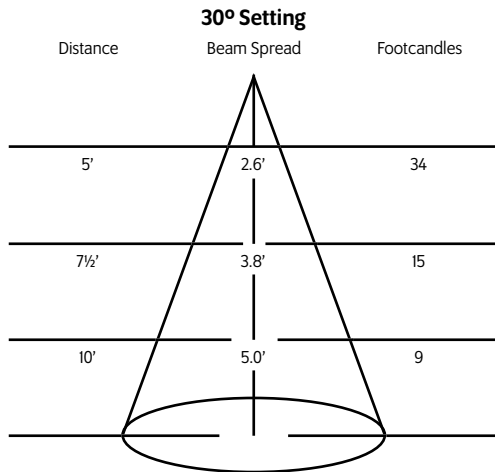

Photometric Data

Mounting Options

AD1 Track adapter for commercial grade 1 & 2 circuit track. 120V. For use with Lightweight fixtures.

DT2 Track adapter for SpecTrack 2-Circuit data track. 120V.

TA2 Track adapter for G-Series specification grade 2-circuit track. 120V

TA3 Track adapter for G-Series specification grade 3-circuit track. 120V.

CM4 Canopy mount.

US1 6 5/8" x 1 1/2" Unistrut adapter.

TB4 6 1/4" Portable wall mount/table base floor, wall or table use.

MC Light duty pipe clamp for small fixtures. For pipes up to 1 5/16" O.D.

MN Medium duty pipe clamp for small to large fixtures. For pipes up to 2" O.D.

PC9M Heavy duty pipe clamp for large, heavy fixtures. For pipes up to 2" O.D.

Accessories

PH6	Pattern Holder
PDE	Pattern Donut
SPE	Stock Pattern Steel
CPE	Custom Pattern Steel
GPE	Custom Pattern Glass
	Black and White
GPE2	Custom Pattern Glass 2-Color
GPE4	Custom Pattern Glass 4-Color
CF4	Color Frame
GF4	Glass Color Filter
DF4	Dichroic Color Filter
GF4-702	UV Blocking Filter
CC18	Coiled Cord
2I	Iris

Extension Wands

SP 12	12" Stem
SP 18	18" Stem
SP 24	24" Stem
SP X	Custom Length

Finish

B	Black
W	White
S	Silver
CC	Custom Color