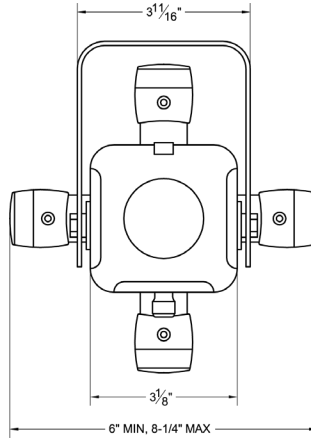

LED9P

9W LED Projector

5 Holt Drive,
Stony Point, NY 10980
845-947-3034
www.tslight.com

Manufactured in the USA - IBEW

PRODUCT LISTED
BY A NATIONALLY
RECOGNIZED
TESTING
LABORATORY

Features

- Long life LED source
- 4-way adjustable framing shutters
- Zoom lens system
- Built-in pattern slot
- Fully dimmable
- Stock or custom, glass or steel patterns
- Numerous mounting options and accessories
- Weight: 3.6 lbs