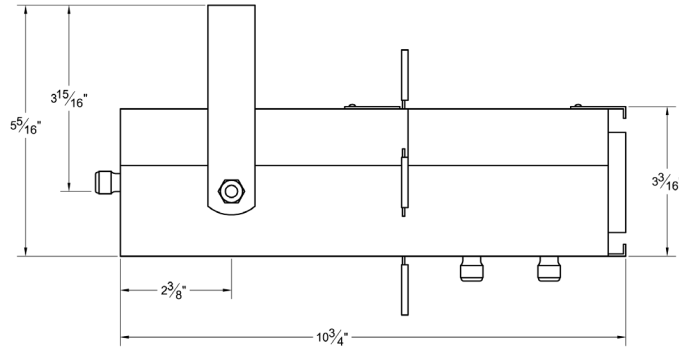

LED9P

9W LED Projector

5 Holt Drive,
Stony Point, NY 10980
845-947-3034
www.tslight.com

Manufactured in the USA - IBEW

PRODUCT LISTED
BY A NATIONALLY
RECOGNIZED
TESTING
LABORATORY

Features

- Long life LED source
- 4-way adjustable framing shutters
- Zoom lens system
- Built-in pattern slot
- Fully dimmable
- Stock or custom, glass or steel patterns
- Numerous mounting options and accessories
- Weight: 3.6 lbs

Extension Wands

SP 12	12" Stem
SP 18	18" Stem
SP 24	24" Stem
SP X	Custom Length

Finish

B	Black
W	White
S	Silver
CC	Custom Color

Patterns

For standard and custom patterns please see the pattern specification sheet.