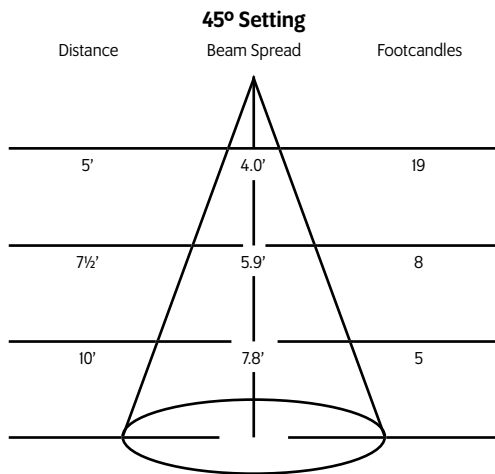

Photometric Data

Mounting Options

AD1 Track adapter for commercial grade 1 & 2 circuit track. 120V. For use with Lightweight fixtures.

DT2 Track adapter for SpecTrack 2-Circuit data track. 120V.

TA2 Track adapter for G-Series specification grade 2-circuit track. 120V

TA3 Track adapter for G-Series specification grade 3-circuit track. 120V.

CM4 Canopy mount.

US1 6 5/8" x 1 1/2" Unistrut adapter.

TB4 6 1/4" Portable wall mount/table base floor, wall or table use.

MC Light duty pipe clamp for small fixtures. For pipes up to 1 5/16" O.D.

MN Medium duty pipe clamp for small to large fixtures. For pipes up to 2" O.D.

PC9M Heavy duty pipe clamp for large, heavy fixtures. For pipes up to 2" O.D.

Accessories

PH6	Pattern Holder
PDE	Pattern Donut
SPE	Stock Pattern Steel
CPE	Custom Pattern Steel
GPE	Custom Pattern Glass
	Black and White
GPE2	Custom Pattern Glass 2-Color
GPE4	Custom Pattern Glass 4-Color
CF4	Color Frame
GF4	Glass Color Filter
DF4	Dichroic Color Filter
GF4-702	UV Blocking Filter
CC18	Coiled Cord
2I	Iris

Extension Wands

SP 12	12" Stem
SP 18	18" Stem
SP 24	24" Stem
SP X	Custom Length

Finish

B	Black
W	White
S	Silver
CC	Custom Color