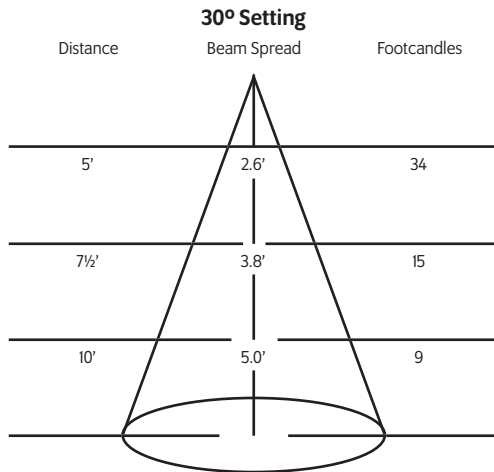

Photometric Data