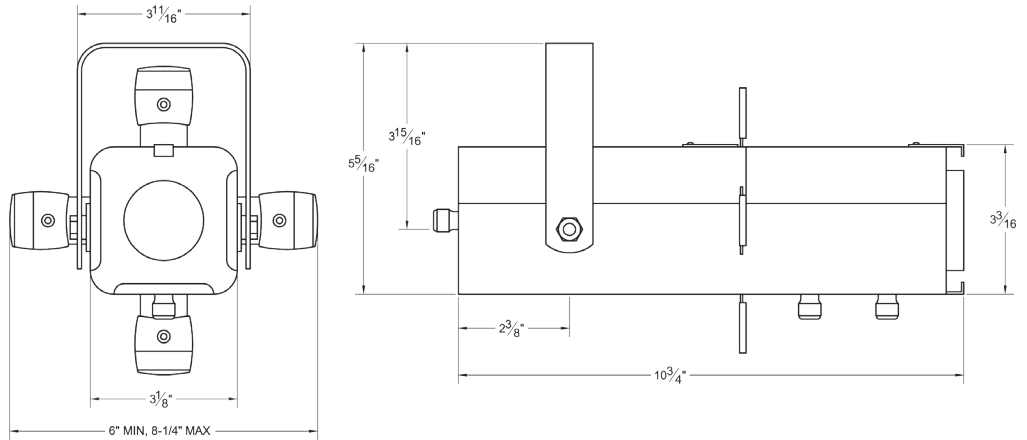

LED9P

9W LED Projector

5 Holt Drive,
Stony Point, NY 10980
845-947-3034
www.tslight.com

Manufactured in the USA - IBEW

Features

- Long life LED source
- 4-way adjustable framing shutters
- Zoom lens system
- Built-in pattern slot
- Fully dimmable
- Stock or custom, glass or steel patterns
- Numerous mounting options and accessories
- Weight: 3.6 lbs