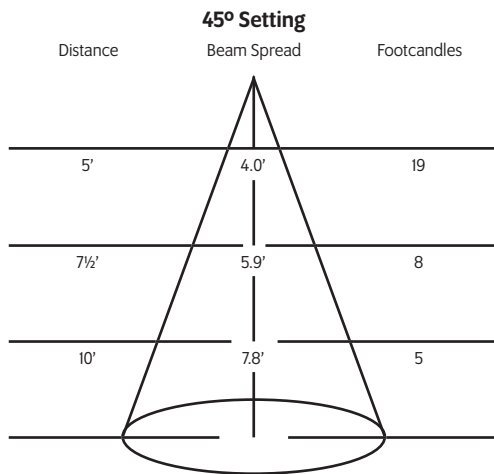

Photometric Data