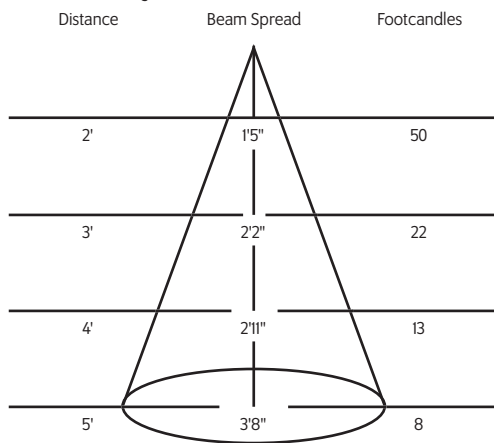

Example: QIZ-109-B-TAI-DF

QIZ- _____ - _____ - _____ - _____

*Specification sheets are subject to change without notice.

Photometric Data

QIZ-113: 25° Spot Position

QIZ-113: 40° Flood Position

Mounting Options