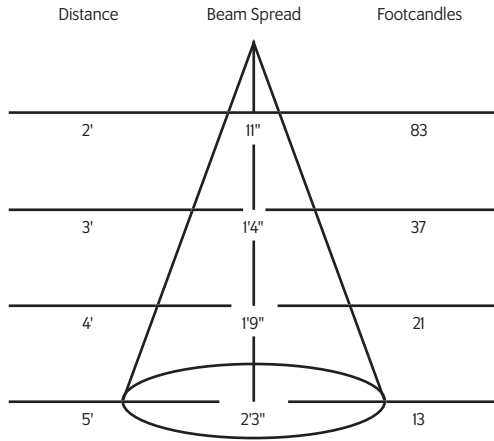

Photometric Data

QIZ-113: 25° Spot Position