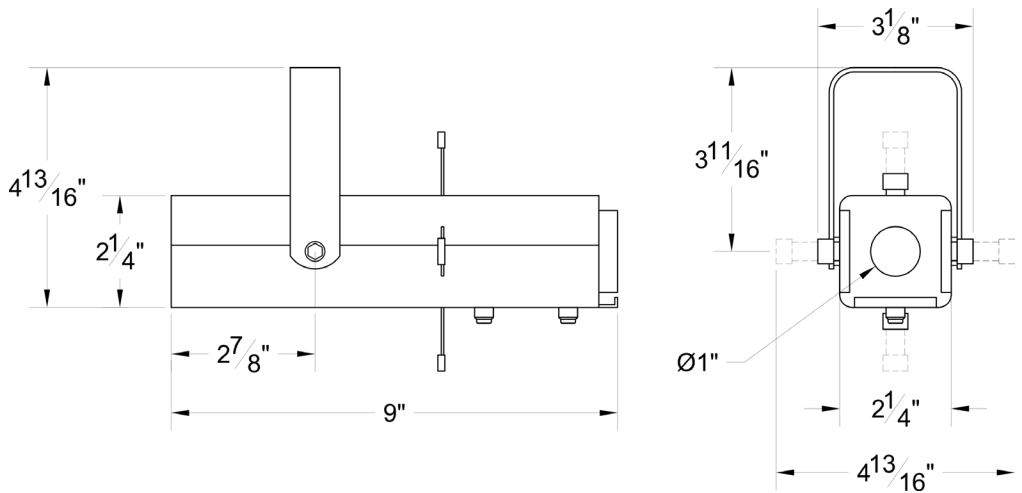

SoHo Mini

Mini LED Projector

5 Holt Drive,
Stony Point, NY 10980
845-947-3034
www.tslight.com

The SoHo Mini LED Pattern and framing projector is ideal for low ceiling heights and short-throw applications where a compact fixture is required. At 7.5 watts, this is the most energy efficient projector in our line. Utilizing a zoom focus lens system allows the user to adjust beam angles from 25-40° without the use of tools.

Features

- 7.5 Watt dimmable led source
- 4-way Adjustable framing shutters
- Built-in pattern slot
- Zoom lens system (25°-40°)
- Accepts stock or custom patterns
- Numerous mounting options
- Weight: 1.5 lbs