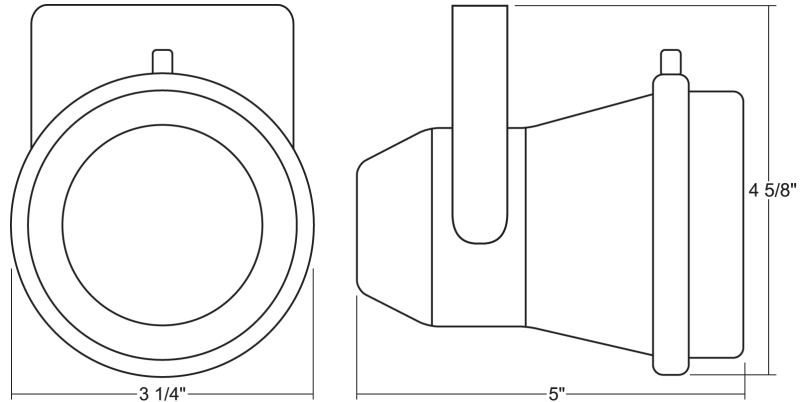

Dimming*

- Trailing edge (ELV)
- Leading edge (Triac)

Construction

- Powder coated steel with black, white or silver finish
- 0-180° tilt, 360° rotation
- Locking yoke
- Accepts accessories

Electrical

- Electronic driver
- 100-120V, 50/60Hz
- Meets FCC 47 CFR Part 15/18 Requirements