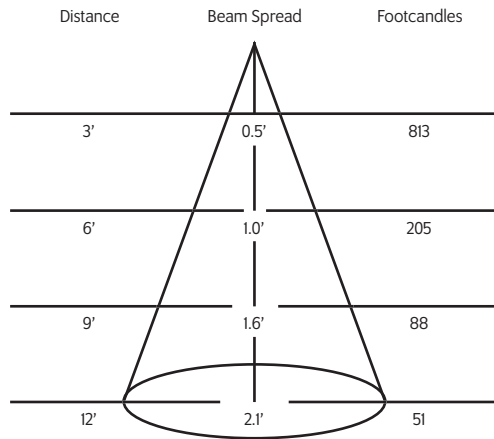

* Only available at 95 CRI.

Example: LEDI020-95-27-B-ADI-00325

LEDI020-_____-_____-_____-_____-_____

Snap Lenses

* Specification sheets are subject to change without notice.

Photometric Data

20° Beam, 3000°K