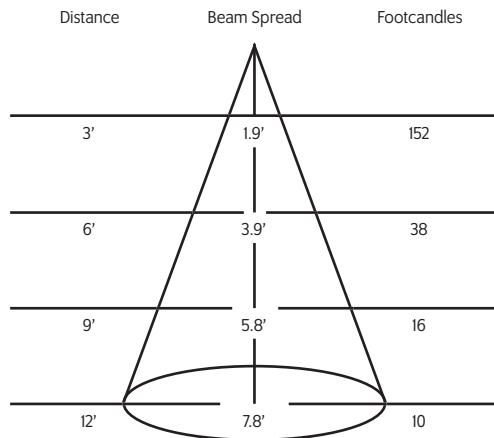

36° Beam, 3000°K