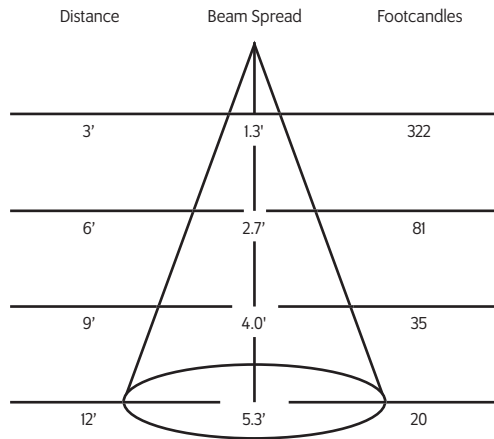

25° Beam, 3000°K