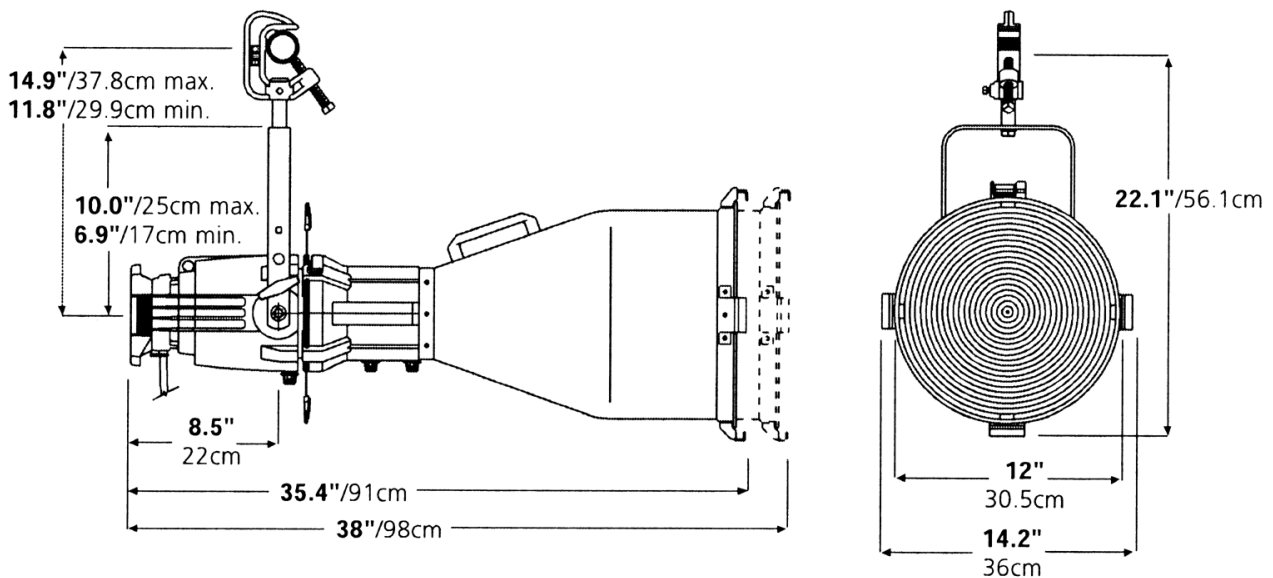

©2001 ETC. All rights reserved. All product information and specifications subject to change.

5 Holt Drive • Stony Point, NY 10980
Phone: 845-947-3034 • Fax: 845-947-3047 • www.tslight.com
Specifications are subject to change without notice.

Last updated 10/13/2009.