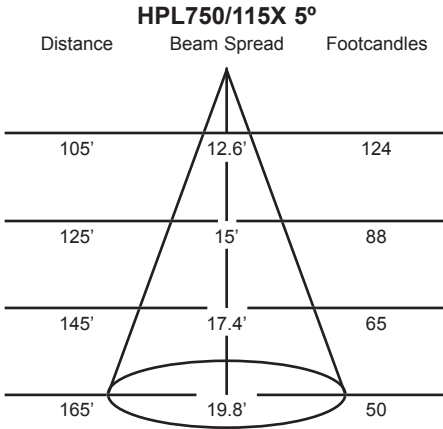

Last updated 10/13/2009.

Specify:	405	-	-	-	-
	MODEL NUMBER	FINISH	CONNECTOR (optional)	MOUNTING (optional)	ACCESSORIES (optional)
Example:	405	-W	-E2867	-TB8	-405TH

Photometric Data

For Field diameter multiply distance by .12
 For Beam diameter multiply distance by .11