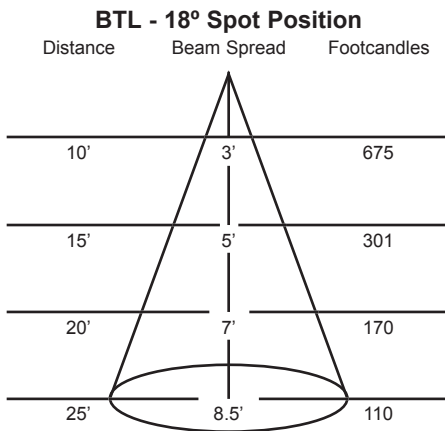

Specify: C6 - - - -

	MODEL NUMBER	FINISH	CONNECTOR (optional)	MOUNTING (optional)	ACCESSORIES (optional)
Example:	C6	-B	-E2867	-TB4	-6BD4

Photometric Data

Lamp Types

BTL 500W/120V; 500Hrs; 11000 Lumens; 3050°K Color Temp

BTM 500W/120V; 150Hrs; 13000 Lumens; 3200°K Color Temp

BTN 750W/120V; 500Hrs; 17600 Lumens; 3050°K Color Temp

BTP 750W/120V; 200Hrs; 21000 Lumens; 3200°K Color Temp

Accessories

See index for details.

- 6BD4 Barndoor
- 6S Snoot
- *6CF Color Frame
- 6CFG Glass Color Filter

Mounting Options

See index for details.

TA2S

Track adapter for specification grade 2-circuit track.

HTA2

Track adapter for specification grade 2-circuit 277-volt track.

TA3

Track adapter for specification grade 3-circuit track.

US1

Unistrut adapter.

CM

Medium duty pipe clamp for small to large fixtures. For pipes 1/8" to 1" O.D.

PC9M

Heavy duty pipe clamp for large, heavy fixtures. For pipes 1/2" to 1 1/2" O.D.

CM4

6" Canopy for permanent mounting on standard 4" octagonal outlet boxes.

TB4

6" Portable wall mount/table base for floor, wall or table use.

TB8

8" x 8" Portable table base for floor or table use.

*SC

1/8" diameter, 30" long steel safety cable with snap ring. Used as added security when large or heavy fixtures are being used.

Male Connectors

- E2867 Edison Plug
- E876 Twist Lock
- 600G Stage Pin

Finish

- B Black
- W White
- CC Custom Color

*Item included with the purchase of fixture.