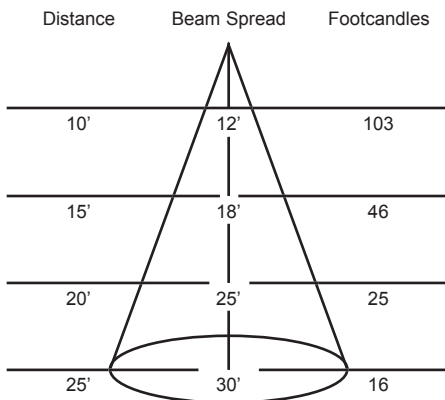

BTL - 60° Flood Position

Lamp Types

BTL 500W/120V; 500Hrs; 11000 Lumens; 3050°K Color Temp

BTM 500W/120V; 150Hrs; 13000 Lumens; 3200°K Color Temp

BTN 750W/120V; 500Hrs; 17600 Lumens; 3050°K Color Temp

BTP 750W/120V; 200Hrs; 21000 Lumens; 3200°K Color Temp

Accessories

See index for details.

- 6BD4 Barndoor
- 6S Snoot
- *6CF Color Frame
- 6CFG Glass Color Filter

Mounting Options

See index for details.

TA2S

Track adapter for specification grade 2-circuit track.

HTA2

Track adapter for specification grade 2-circuit 277-volt track.

TA3

Track adapter for specification grade 3-circuit track.

US1

Unistrut adapter.

CM

Medium duty pipe clamp for small to large fixtures. For pipes 1/8" to 1" O.D.

PC9M

Heavy duty pipe clamp for large, heavy fixtures. For pipes 1/2" to 1 1/2" O.D.

CM4

6" Canopy for permanent mounting on standard 4" octagonal outlet boxes.

TB4

6" Portable wall mount/table base for floor, wall or table use.

TB8

8" x 8" Portable table base for floor or table use.

*SC

1/8" diameter, 30" long steel safety cable with snap ring. Used as added security when large or heavy fixtures are being used.

Male Connectors

- E2867 Edison Plug
- E876 Twist Lock
- 600G Stage Pin

Finish

- B Black
- W White
- CC Custom Color

*Item included with the purchase of fixture.