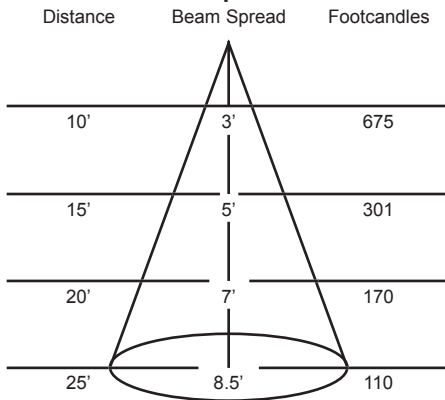

Specify: C6 - - -

	MODEL NUMBER	FINISH	CONNECTOR (optional)	MOUNTING (optional)	ACCESSORIES (optional)
Example:	C6	-B	-E2867	-TB4	-6BD4

Photometric Data

BTL - 18° Spot Position