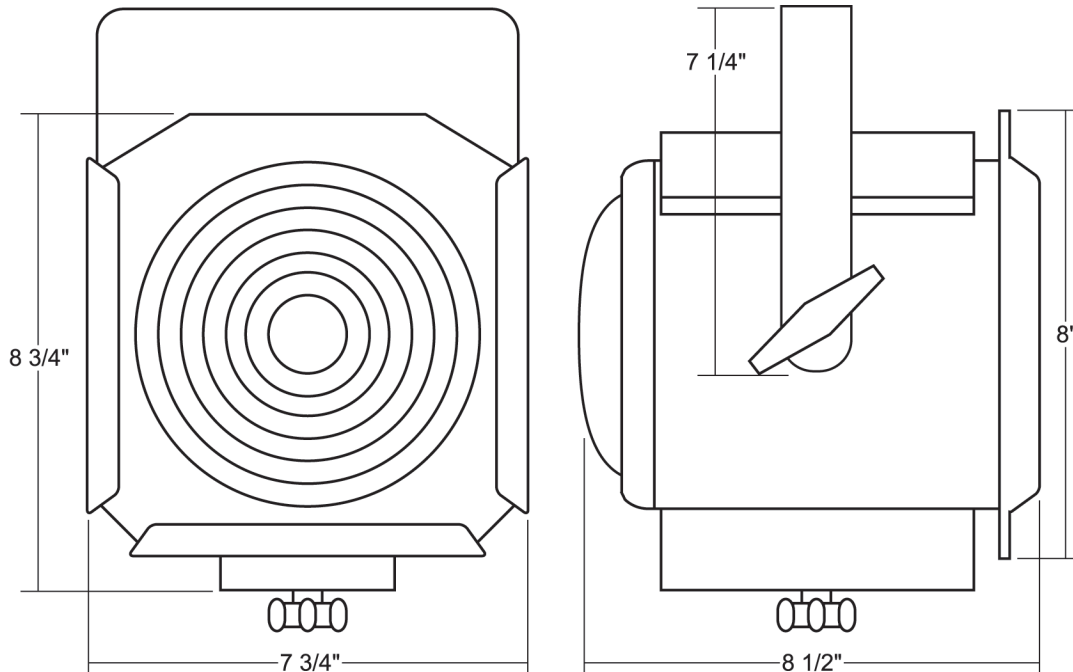

Last updated 10/13/2009.