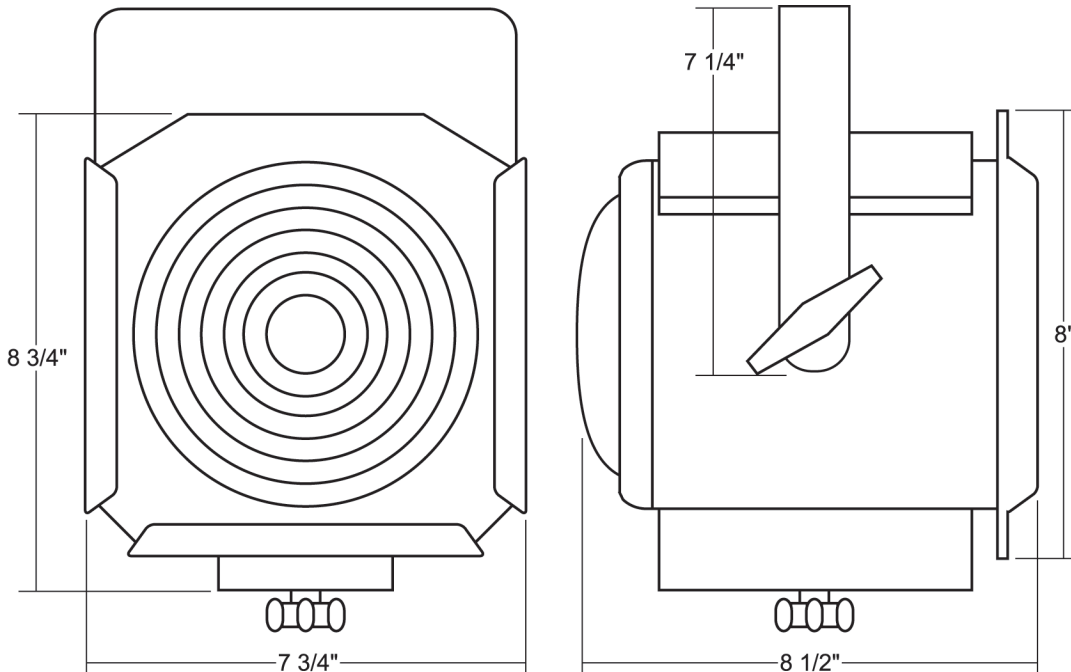

### C6 6" Fresnel

The C6 is a 750-watt spotlight and the most widely used fixture in theatrical lighting. Each unit is provided with a 6" heat resistant lens that produces an intense, soft edged beam of light. Equipped with ventilating holes to prevent overheating and minimize light leaks, an accessory holder and hinged top for easy re-lamping. Positive locking yoke and three foot, three wire leads. Comes in standard black powder coated finish. White and custom colors are available by request and at an additional charge.

#### Features:

- Accepts lamps up to 750-watts
- Spot to flood, 18°-60° focus adjustment
- 25' throw
- 6" heat resistant lens
- Aluminum reflector

Manufactured in the USA - IBEW

Last updated 10/13/2009.

Specify: C6 - - -