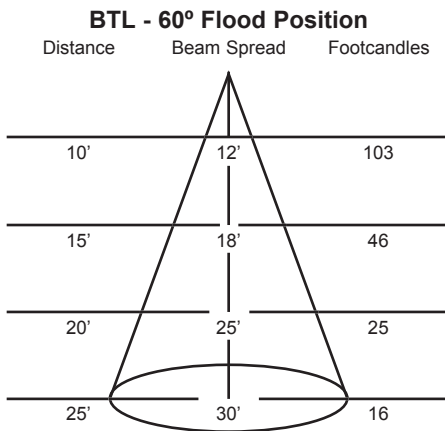

Specify: C6 - - - -

	MODEL NUMBER	FINISH	CONNECTOR (optional)	MOUNTING (optional)	ACCESSORIES (optional)
Example:	C6	-B	-E2867	-TB4	-6BD4

Photometric Data

Lamp Types

BTL 500W/120V; 500Hrs; 11000 Lumens; 3050°K Color Temp

BTM 500W/120V; 150Hrs; 13000 Lumens; 3200°K Color Temp

BTN 750W/120V; 500Hrs; 17600 Lumens; 3050°K Color Temp

BTP 750W/120V; 200Hrs; 21000 Lumens; 3200°K Color Temp

Accessories

See index for details.

- 6BD4 Barndoor
- 6S Snoot
- *6CF Color Frame
- 6CFG Glass Color Filter

Mounting Options

See index for details.

TA2S

Track adapter for specification grade 2-circuit track.

HTA2

Track adapter for specification grade 2-circuit 277-volt track.

TA3

Track adapter for specification grade 3-circuit track.

US1

Unistrut adapter.

CM

Medium duty pipe clamp for small to large fixtures. For pipes 1/8" to 1" O.D.

PC9M

Heavy duty pipe clamp for large, heavy fixtures. For pipes 1/2" to 1 1/2" O.D.

CM4

6" Canopy for permanent mounting on standard 4" octagonal outlet boxes.

TB4

6" Portable wall mount/table base for floor, wall or table use.

TB8

8" x 8" Portable table base for floor or table use.

*SC

1/8" diameter, 30" long steel safety cable with snap ring. Used as added security when large or heavy fixtures are being used.

Male Connectors

- E2867 Edison Plug
- E876 Twist Lock
- 600G Stage Pin

Finish

- B Black
- W White
- CC Custom Color

*Item included with the purchase of fixture.