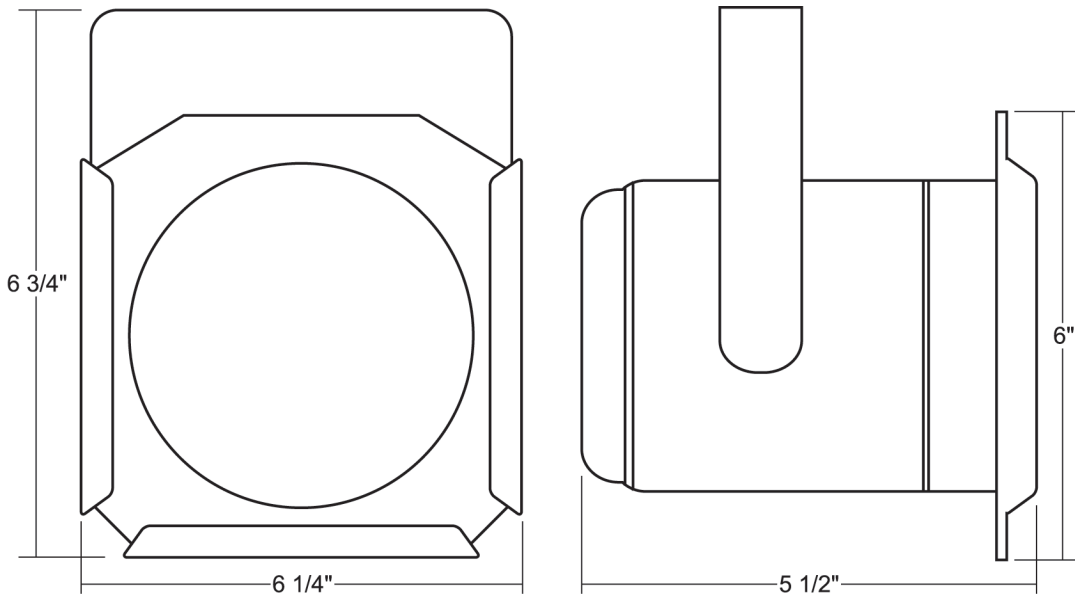

Job Name: Fixture Type: Qty:

Line Voltage by Times Square Lighting

F30 50-75W PAR30

The F30 is a compact, theatrical style unit designed for Halogen Performance Plus PAR30 lamps. Available in 50, 60 and 75-watts, these lamps come in a variety of beam spreads ranging from 9 to 35 degrees.

The F30 is ideal for lighting small stages, displays and exhibit booths. Equipped with an internal accessory holder that accepts louvers and filters. Available in standard black, white and silver finishes. Custom colors are available by request and at an additional charge.

Features:

- Theatrical design
- 6' cord and u-ground plug
- Accepts 50, 60 and 75-watt PAR30 lamps
- Numerous mounting options and accessories

Manufactured in the USA - IBEW

Last updated 07/26/2012.

Specify: F30 - - -