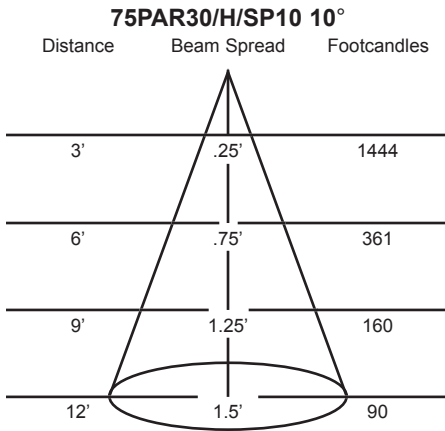

Specify: F30 - - -

	MODEL NUMBER	FINISH	MOUNTING (optional)	ACCESSORIES (optional)
Example:	F30	-B	-T1	-LV17

Photometric Data

Lamp Types

- **50PAR30/HIR/SP9** 50W; 3000Hrs; 9° Beam; 13000 CBCP; 2810°K Color Temp
- **50PAR30/HIR/FL25** 50W; 3000Hrs; 25° Beam; 2700 CBCP; 2810°K Color Temp
- **50PAR30/HIR/FL35** 50W; 3000Hrs; 35° Beam; 1500 CBCP; 2810°K Color Temp
- **60PAR30/H/SP10** 60W; 3000Hrs; 10° Beam; 10000 CBCP; 2800°K Color Temp
- **60PAR30/H/FL25** 60W; 3000Hrs; 25° Beam; 2400 CBCP; 2800°K Color Temp
- **60PAR30/H/FL35** 60W; 3000Hrs; 35° Beam; 1700 CBCP; 2800°K Color Temp
- **75PAR30/H/SP10** 75W; 3000Hrs; 10° Beam; 13000 CBCP; 2830°K Color Temp
- **75PAR30/H/FL25** 75W; 3000Hrs; 25° Beam; 3100 CBCP; 2830°K Color Temp
- **75PAR30/H/FL35** 75W; 3000Hrs; 35° Beam; 2000 CBCP; 2830°K Color Temp

Accessories

LV17	Louver
BD12	Barndoor
CF17	Color Frame
GF17	Glass Color Filter
DF17	Dichroic Color Filter
GF17-600	5°x50° Linear Lens
GF17-601	Beam Softener
GF17-673	50°x50° Spread Lens
GF17-703	UV Blocking Filter
CC18	Coiled Cord
SC-24	Safety Cable
DM	Integral Dimmer

Finish

B	Black
W	White
S	Silver
CC	Custom Color

Male Connectors

E2867	Edison Plug (included)
E876	Twist Lock
600G	Stage Pin

Mounting Options

US1

Unistrut adapter.

MC

Medium duty pipe clamp for pipes up to 1 1/2" O.D.

MN

Medium duty pipe clamp for pipes up to 2" O.D.

PC9M

Heavy duty pipe clamp for pipes up to 2" O.D.

TB4

6" Portable wall mount/table base for floor, wall or table use.