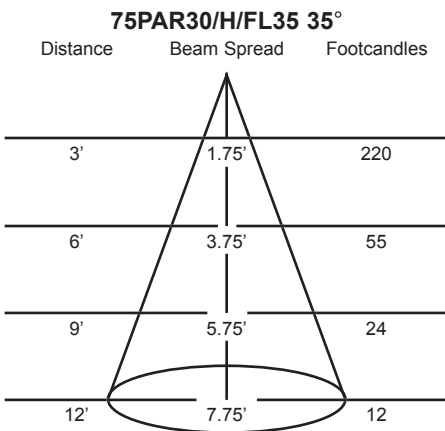

Specify: F30 - - -

	MODEL NUMBER	FINISH	MOUNTING (optional)	ACCESSORIES (optional)
Example:	F30	-B	-T1	-LV17

Photometric Data

Lamp Types

- **50PAR30/HIR/SP9** 50W; 3000Hrs; 9° Beam; 13000 CBCP; 2810°K Color Temp
- **50PAR30/HIR/FL25** 50W; 3000Hrs; 25° Beam; 2700 CBCP; 2810°K Color Temp
- **50PAR30/HIR/FL35** 50W; 3000Hrs; 35° Beam; 1500 CBCP; 2810°K Color Temp
- **60PAR30/H/SP10** 60W; 3000Hrs; 10° Beam; 10000 CBCP; 2800°K Color Temp
- **60PAR30/H/FL25** 60W; 3000Hrs; 25° Beam; 2400 CBCP; 2800°K Color Temp
- **60PAR30/H/FL35** 60W; 3000Hrs; 35° Beam; 1700 CBCP; 2800°K Color Temp
- **75PAR30/H/SP10** 75W; 3000Hrs; 10° Beam; 13000 CBCP; 2830°K Color Temp
- **75PAR30/H/FL25** 75W; 3000Hrs; 25° Beam; 3100 CBCP; 2830°K Color Temp
- **75PAR30/H/FL35** 75W; 3000Hrs; 35° Beam; 2000 CBCP; 2830°K Color Temp

Accessories

LV17	Louver
BD12	Barndoor
CF17	Color Frame
GF17	Glass Color Filter
DF17	Dichroic Color Filter
GF17-600	5°x50° Linear Lens
GF17-601	Beam Softener
GF17-673	50°x50° Spread Lens
GF17-703	UV Blocking Filter
CC18	Coiled Cord
SC-24	Safety Cable
DM	Integral Dimmer

Finish

B	Black
W	White
S	Silver
CC	Custom Color

Male Connectors

E2867	Edison Plug (included)
E876	Twist Lock
600G	Stage Pin

Mounting Options

US1

Unistrut adapter.

MC

Medium duty pipe clamp for pipes up to 1 1/2" O.D.

MN

Medium duty pipe clamp for pipes up to 2" O.D.

PC9M

Heavy duty pipe clamp for pipes up to 2" O.D.

TB4

6" Portable wall mount/table base for floor, wall or table use.