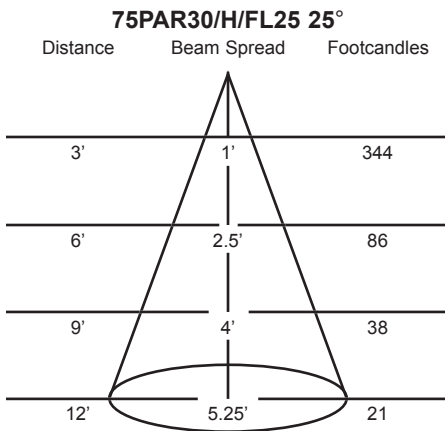

Specify: F30 - - -

	MODEL NUMBER	FINISH	MOUNTING (optional)	ACCESSORIES (optional)
Example:	F30	-B	-T1	-LV17

Photometric Data

Lamp Types

- **50PAR30/HIR/SP9** 50W; 3000Hrs; 9° Beam; 13000 CBCP; 2810°K Color Temp
- **50PAR30/HIR/FL25** 50W; 3000Hrs; 25° Beam; 2700 CBCP; 2810°K Color Temp
- **50PAR30/HIR/FL35** 50W; 3000Hrs; 35° Beam; 1500 CBCP; 2810°K Color Temp
- **60PAR30/H/SP10** 60W; 3000Hrs; 10° Beam; 10000 CBCP; 2800°K Color Temp
- **60PAR30/H/FL25** 60W; 3000Hrs; 25° Beam; 2400 CBCP; 2800°K Color Temp
- **60PAR30/H/FL35** 60W; 3000Hrs; 35° Beam; 1700 CBCP; 2800°K Color Temp
- **75PAR30/H/SP10** 75W; 3000Hrs; 10° Beam; 13000 CBCP; 2830°K Color Temp
- **75PAR30/H/FL25** 75W; 3000Hrs; 25° Beam; 3100 CBCP; 2830°K Color Temp
- **75PAR30/H/FL35** 75W; 3000Hrs; 35° Beam; 2000 CBCP; 2830°K Color Temp

Accessories

LV17	Louver
BD12	Barndoor
CF17	Color Frame
GF17	Glass Color Filter
DF17	Dichroic Color Filter
GF17-600	5°x50° Linear Lens
GF17-601	Beam Softener
GF17-673	50°x50° Spread Lens
GF17-703	UV Blocking Filter
CC18	Coiled Cord
SC-24	Safety Cable
DM	Integral Dimmer

Finish

B	Black
W	White
S	Silver
CC	Custom Color

Male Connectors

E2867	Edison Plug (included)
E876	Twist Lock
600G	Stage Pin

Mounting Options

US1

Unistrut adapter.

MC

Medium duty pipe clamp for pipes up to 1 1/2" O.D.

MN

Medium duty pipe clamp for pipes up to 2" O.D.

PC9M

Heavy duty pipe clamp for pipes up to 2" O.D.

TB4

6" Portable wall mount/table base for floor, wall or table use.