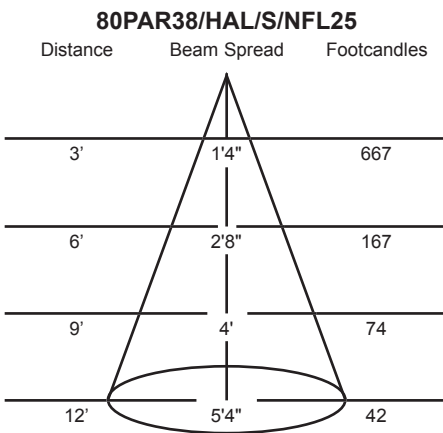

F38 150W PAR38; F38Q 250W PAR38

Specify: - - - -

MODEL NUMBER	FINISH	CONNECTOR	MOUNTING (optional)	ACCESSORIES (optional)
Example: F38 or F38Q	-B	-E2867	-TB3	-P6BD4

Photometric Data

Lamp Types

80PAR38/HAL/S/SP10 80W; 1500Hrs;
10° Beam; 21600 CBCP

80PAR38/HAL/S/NFL25 80W; 1500Hrs;
25° Beam; 6000 CBCP

80PAR38/HAL/IR/SP10 80W; 3000Hrs;
10° Beam; 21600 CBCP

80PAR38/HAL/IR/NFL25 80W; 3000Hrs;
25° Beam; 6000 CBCP

Q250PAR38/SP 250W; 6000Hrs; 10°
Beam; 52000 CBCP

Q250PAR38/FL 250W; 6000Hrs; 30°
Beam; 9000 CBCP

Accessories

P6BD4	Barndoor
*P6CF	Color Frame
P6CFG	Glass Color Filter

Mounting Options

See index for details.

TB3

4" Portable wall mount/table base for smaller fixtures.

TB4

6" Portable wall mount/table base for floor, wall or table use.

PCE

Economy pipe clamp with thumb screw adjustment. Perfect for smaller fixtures. 1/4" to 1 1/2" O.D.

CM

Medium duty pipe clamp for small to large fixtures. For pipes 1/8" to 1" O.D.

PC9M

Heavy duty pipe clamp for large, heavy fixtures. For pipes 1/2" to 1 1/2" O.D.

SC-24

1/16" diameter, plastic coated steel safety cable with snap ring. Used as added security.

Male Connectors

*E2867	Edison Plug
E876	Twist Lock
600G	Stage Pin

Finish

B	Black
W	White
CC	Custom Color

*Item included with the purchase of F38 only.