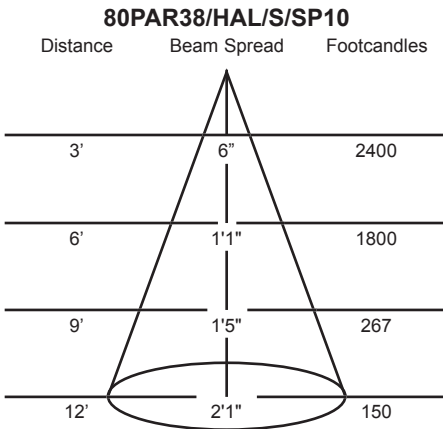

F38 150W PAR38; F38Q 250W PAR38

Specify: - - - -

MODEL NUMBER	FINISH	CONNECTOR	MOUNTING (optional)	ACCESSORIES (optional)
Example: F38 or F38Q	-B	-E2867	-TB3	-P6BD4

Photometric Data

Lamp Types

80PAR38/HAL/S/SP10 80W; 1500Hrs;
10° Beam; 21600 CBCP

80PAR38/HAL/S/NFL25 80W; 1500Hrs;
25° Beam; 6000 CBCP

80PAR38/HAL/IR/SP10 80W; 3000Hrs;
10° Beam; 21600 CBCP

80PAR38/HAL/IR/NFL25 80W; 3000Hrs;
25° Beam; 6000 CBCP

Q250PAR38/SP 250W; 6000Hrs; 10°
Beam; 52000 CBCP

Q250PAR38/FL 250W; 6000Hrs; 30°
Beam; 9000 CBCP

Accessories

P6BD4	Barndoor
*P6CF	Color Frame
P6CFG	Glass Color Filter

Mounting Options

See index for details.

TB3

4" Portable wall mount/table base for smaller fixtures.

TB4

6" Portable wall mount/table base for floor, wall or table use.

PCE

Economy pipe clamp with thumb screw adjustment. Perfect for smaller fixtures. 1/4" to 1 1/2" O.D.

CM

Medium duty pipe clamp for small to large fixtures. For pipes 1/8" to 1" O.D.

PC9M

Heavy duty pipe clamp for large, heavy fixtures. For pipes 1/2" to 1 1/2" O.D.

SC-24

1/16" diameter, plastic coated steel safety cable with snap ring. Used as added security.

Male Connectors

*E2867	Edison Plug
E876	Twist Lock
600G	Stage Pin

Finish

B	Black
W	White
CC	Custom Color

*Item included with the purchase of F38 only.