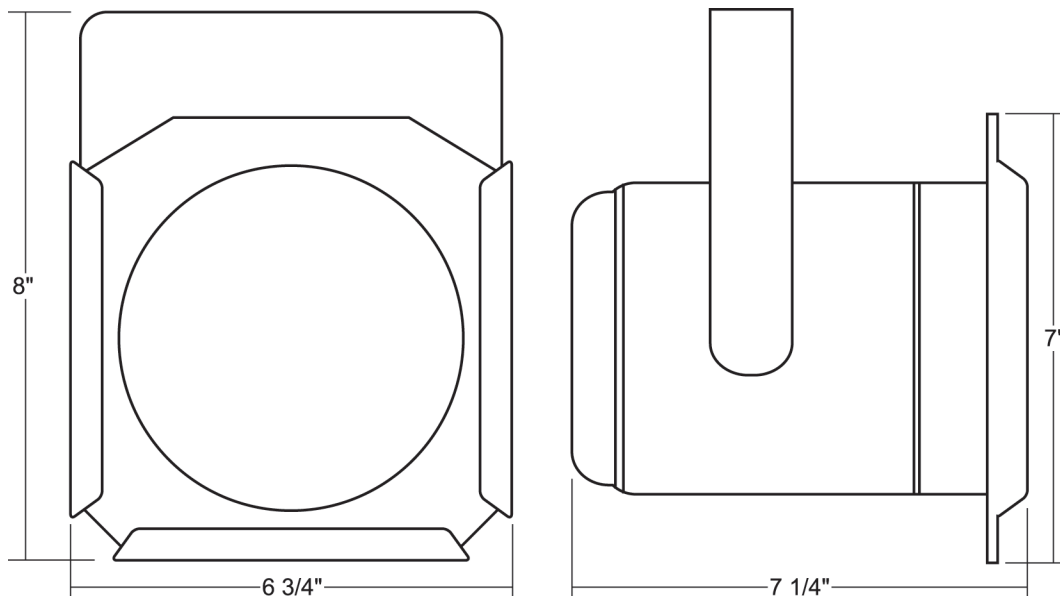

Job Name:  Fixture Type:  Qty:

**Theatrical Pars** by Times Square Lighting

**F38 150W PAR38; F38Q 250W PAR38**

Ideal for nightclubs, DJ's and touring bands. Accepting PAR38 lamps, this fixture can produce spot to flood beam spreads from 24-124 degrees. Features a long enclosed design reducing lamp glare while maintaining its theatrical style. Available in standard black powder coated finish. Custom colors available by request and at an additional charge.

**Features:**

- F38 accepts lamps up to 150-watts, 6 ft. cord and u-ground plug
- F38Q accepts lamps up to 250-watts, 3 ft., 3-wire leads
- 15 ft. throw
- 24°-124° beam angle
- Accessory holder

Manufactured in the USA - IBEW