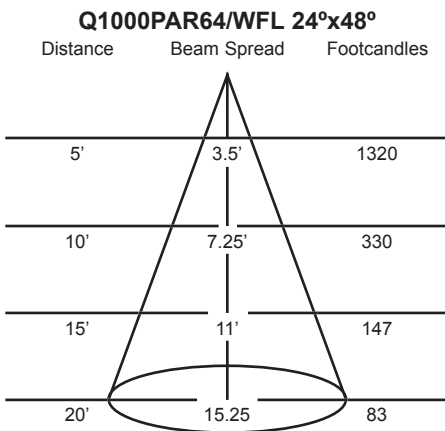

Lamp Types

500PAR64/NSP 500W; 2000Hrs; 7°x12° Beam; 110000 CBCP; 2800°K Color Temp

500PAR64/MFL 500W; 2000Hrs; 11°x23° Beam; 37000 CBCP; 2800°K Color Temp

500PAR64/WFL 500W; 2000Hrs; 20°x42° Beam; 13000 CBCP; 2800°K Color Temp