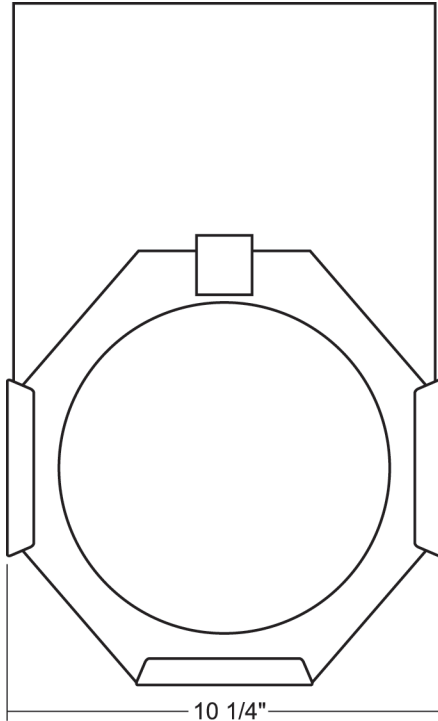

Last updated 10/14/2009.