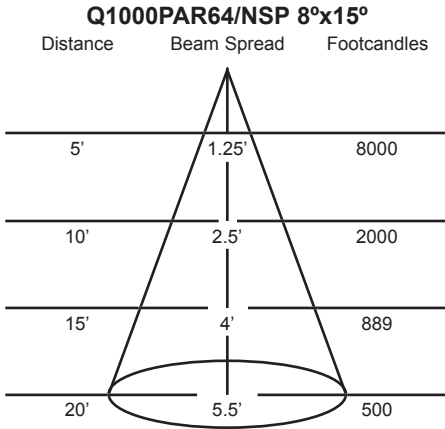

Manufactured in the USA - IBEW

Last updated 10/14/2009.

Specify: PAR64 - - -

MODEL NUMBER	FINISH	CONNECTOR (optional)	MOUNTING (optional)	ACCESSORIES (optional)
Example: PAR64	-B	-E2867	-TB8	-8BD4

Photometric Data