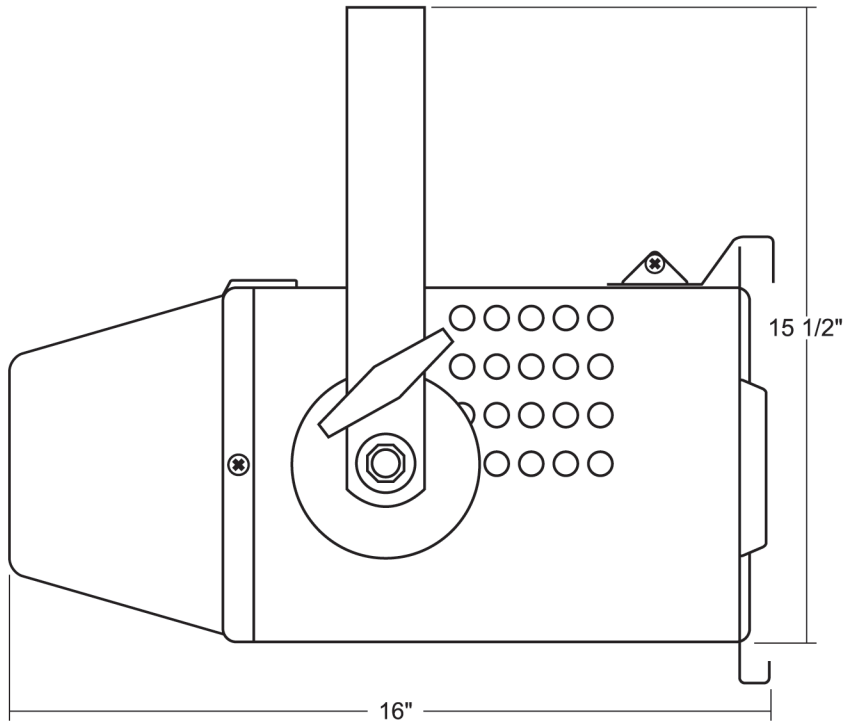

Last updated 10/14/2009.