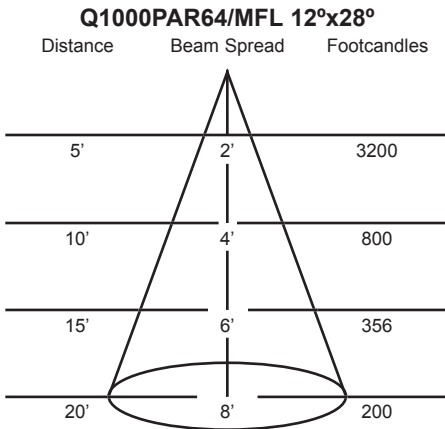

Lamp Types

500PAR64/NSP 500W; 2000Hrs; 7°x12° Beam; 110000 CBCP; 2800°K Color Temp

500PAR64/MFL 500W; 2000Hrs; 11°x23° Beam; 37000 CBCP; 2800°K Color Temp

500PAR64/WFL 500W; 2000Hrs; 20°x42° Beam; 13000 CBCP; 2800°K Color Temp