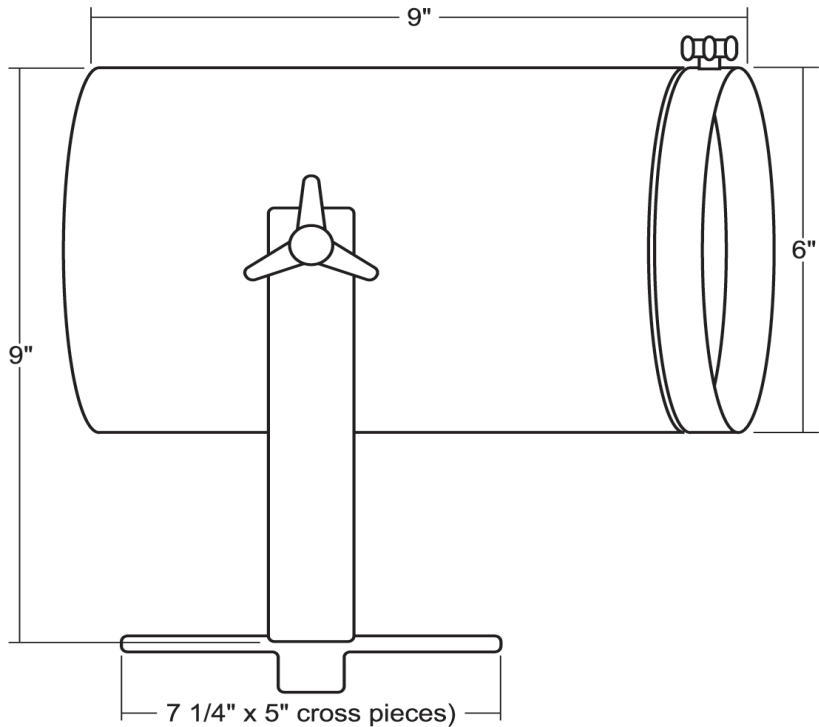

Manufactured in the USA - IBEW

PRODUCT LISTED
BY A NATIONALLY
RECOGNIZED
TESTING
LABORATORY

Features

- Accepts PAR38 type lamps
- Pipe mount or floor mount with the use of its x-bar stand
- Built-in gel holder
- 6 ft. cable with U-Ground plug

Ideal for travel/rental companies where quick and easy installation and break-down is required. Each unit is supplied with an x-bar that acts as a base when opened, or pipe mounted via zip ties when closed. A specially spun front omits the need for gel frames. Comes in standard black and white finish.

Mounting Options

X-Bar	7" cross bars. * Item included in purchase of this fixture.
MN	Medium duty pipe clamp for small to large fixtures. For pipes 3/4" to 1.9" O.D.
PC9C	Heavy duty pipe clamp for large, heavy fixtures. For pipes 1-3/8" to 2" O.D.
SC	1/8" diameter, 30" long steel safety cable with snap ring. Used as added security when large or heavy fixtures are being used.