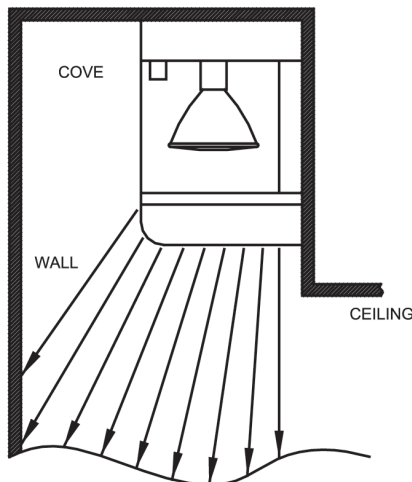

Job Name:  Fixture Type:  Qty:

**Wall Wash by Times Square Lighting**

**CW30 Combo Wash**

Combo Wash fixtures are custom made multiple lamp units that are ideal for cove or surface mount installations. They provide an evenly distributed beam that can be adjusted from 0-10 degrees. Each lamp compartment is provided with a hinged door for easy access, as well as a shielding baffle. An assortment of lenses, both color and diffusion, can be inserted into each compartment. Available in white, black or silver finishes. Custom colors are available upon request at an additional charge.

**Features**

- Surface or Cove mounted
- Accepts 39 or 70-watt PAR30 lamps
- 120, 220 and 277-volt available
- Internal lamp adjustment
- Accessory holder
- Hinged lamp access
- Maximum length 96"

Manufactured in the USA - IBEW