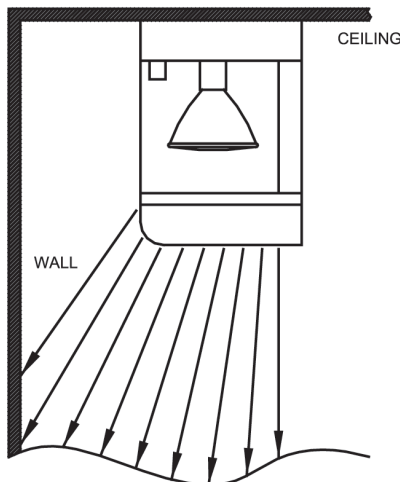

Job Name:  Fixture Type:  Qty:

**Wall Wash by Times Square Lighting**

**CW30 Combo Wash**

Combo Wash fixtures are custom made multiple lamp units that are ideal for cove or surface mount installations. They provide an evenly distributed beam that can be adjusted from 0-10 degrees. Each lamp compartment is provided with a hinged door for easy access, as well as a shielding baffle. An assortment of lenses, both color and diffusion, can be inserted into each compartment. Available in white, black or silver finishes. Custom colors are available upon request at an additional charge.

**Features**

- Surface or Cove mounted
- Accepts 39 or 70-watt PAR30 lamps
- 120, 220 and 277-volt available
- Internal lamp adjustment
- Accessory holder
- Hinged lamp access
- Maximum length 96"

Manufactured in the USA - IBEW