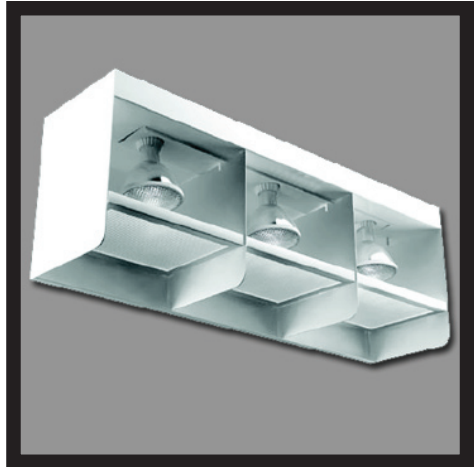

Job Name:  Fixture Type:  Qty:

**Wall Wash by Times Square Lighting**

**CW30 Combo Wash**

Combo Wash fixtures are custom made multiple lamp units that are ideal for cove or surface mount installations. They provide an evenly distributed beam that can be adjusted from 0-10 degrees. Each lamp compartment is provided with a hinged door for easy access, as well as a shielding baffle. An assortment of lenses, both color and diffusion, can be inserted into each compartment. Available in white, black or silver finishes. Custom colors are available upon request at an additional charge.

**Features**

- Surface or Cove mounted
- Accepts 39 or 70-watt PAR30 lamps
- 120, 220 and 277-volt available
- Internal lamp adjustment
- Accessory holder
- Hinged lamp access
- Maximum length 96"

Manufactured in the USA - IBEW