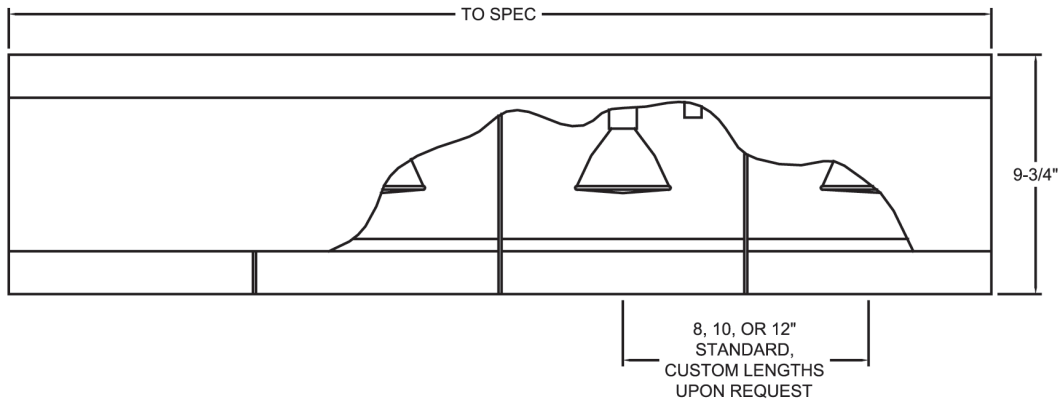

Job Name:  Fixture Type:  Qty:

**Wall Wash by Times Square Lighting**

**CW30 Combo Wash**

Combo Wash fixtures are custom made multiple lamp units that are ideal for cove or surface mount installations. They provide an evenly distributed beam that can be adjusted from 0-10 degrees. Each lamp compartment is provided with a hinged door for easy access, as well as a shielding baffle. An assortment of lenses, both color and diffusion, can be inserted into each compartment. Available in white, black or silver finishes. Custom colors are available upon request at an additional charge.

**Features**

- Surface or Cove mounted
- Accepts 39 or 70-watt PAR30 lamps
- 120, 220 and 277-volt available
- Internal lamp adjustment
- Accessory holder
- Hinged lamp access
- Maximum length 96"

Manufactured in the USA - IBEW