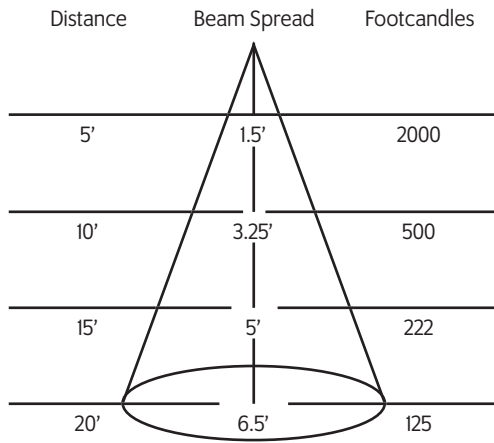

Photometric Data

CDM70/PAR38/SP/3K 15°