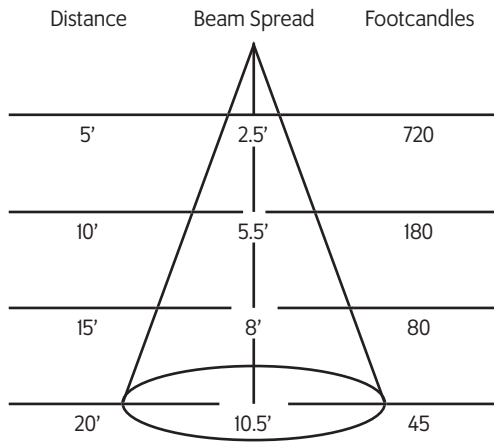

CDM70/PAR38/FL/3K 25°

Mounting Options

T1

Track adapter for commercial grade 1 and 2-circuit track.

TA1

Track adapter for E-Series specification grade 1-circuit track.

TE2

Track adapter for E-Series specification grade 2-circuit track.

TA2

Track adapter for G-Series specification grade 2-circuit track.

HTA2

Track adapter for G-Series specification grade 2-circuit 277-volt track.

TA3

Track adapter for G-Series specification grade 3-circuit track.

US1

Unistrut adapter.

MN

Medium duty pipe clamp for pipes up to 2" O.D.

PC9M

Heavy duty pipe clamp for pipes up to 2" O.D.

CM4

6" Canopy for permanent mounting on standard 4" octagonal outlet boxes.

TB8

8" x 8" Portable table base for floor or table use.

Light Blocking Screens

Stainless steel screens used singly or in combinations to block transmitted light without changing color temperature.

LBS8-20	20% Light Blocking
LBS8-30	30% Light Blocking
LBS8-40	40% Light Blocking

Accessories

LV7

Louwer

XL7

Cross Baffle Louwer

BD7A

Barndoor

HD7

Hood

XH7

Cross Baffle Hood

SH7

Sparkle Hood

GF8

Glass Color Filter

DF8

Dichroic Color Filter

GF8-600

5°x50° Linear Lens

GF8-601

Beam Softener

GF8-673

50°x50° Spread Lens

GF8-702

UV Blocking Filter

CCI8

Coiled Cord

SC-24

Safety Cable

DM

Integral Dimmer

WL

Wrench Locking

Extension Wands

SP 12

12" Stem

SP 18

18" Stem

SP 24

24" Stem

SP X

Custom Length

Finish

B

Black

W

White

S

Silver

CC

Custom Color