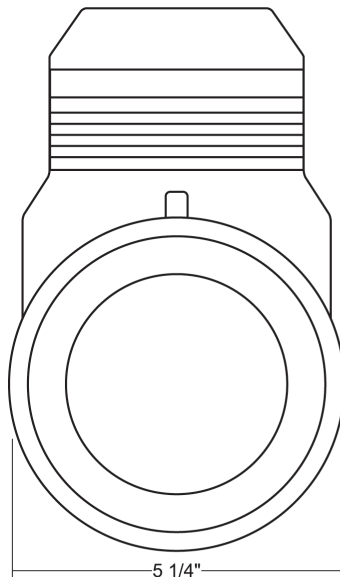

Lamp Types

CDM70/PAR38/SP/3K	70W; 10000Hrs; 15° Beam; 50000 CBCP; 4800 Lumens; 82 CRI; 3000°K Color Temp
CDM70/PAR38/FL/3K	70W; 10000Hrs; 25° Beam; 18000 CBCP; 4800 Lumens; 82 CRI; 3000°K Color Temp
CDM70/PAR38/WFL/3K	70W; 10000Hrs; 60° Beam; 5000 CBCP; 4800 Lumens; 82 CRI; 3000°K Color Temp

Ordering Matrix

Model	Finish	Mounting	Accessories
MC70H	B = Black W = White S = Silver CC = Custom Color	See Mounting Options	See Accessory Options

Example: MC70H-B-T1-LV7

MC70H-_____-_____-_____

* Specification sheets are subject to change without notice.