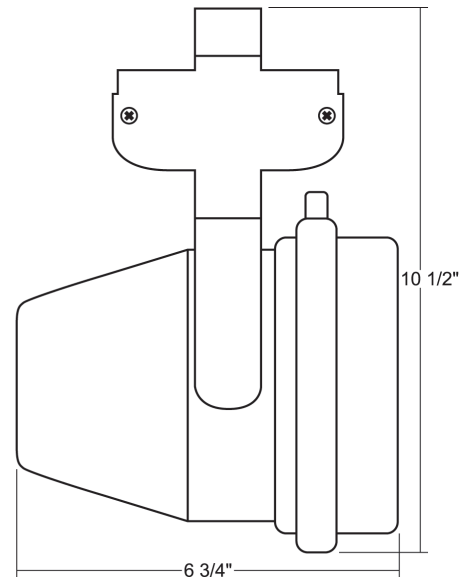

Lamp Types

CDM70/PAR38/SP/3K	70W; 10000Hrs; 15° Beam; 50000 CBCP; 4800 Lumens; 82 CRI; 3000°K Color Temp
CDM70/PAR38/FL/3K	70W; 10000Hrs; 25° Beam; 18000 CBCP; 4800 Lumens; 82 CRI; 3000°K Color Temp
CDM70/PAR38/WFL/3K	70W; 10000Hrs; 60° Beam; 5000 CBCP; 4800 Lumens; 82 CRI; 3000°K Color Temp

Ordering Matrix

Model	Finish	Mounting	Accessories
MC70H	B = Black W = White S = Silver CC = Custom Color	See Mounting Options	See Accessory Options

Example: MC70H-B-T1-LV7

MC70H-_____-_____-_____

* Specification sheets are subject to change without notice.