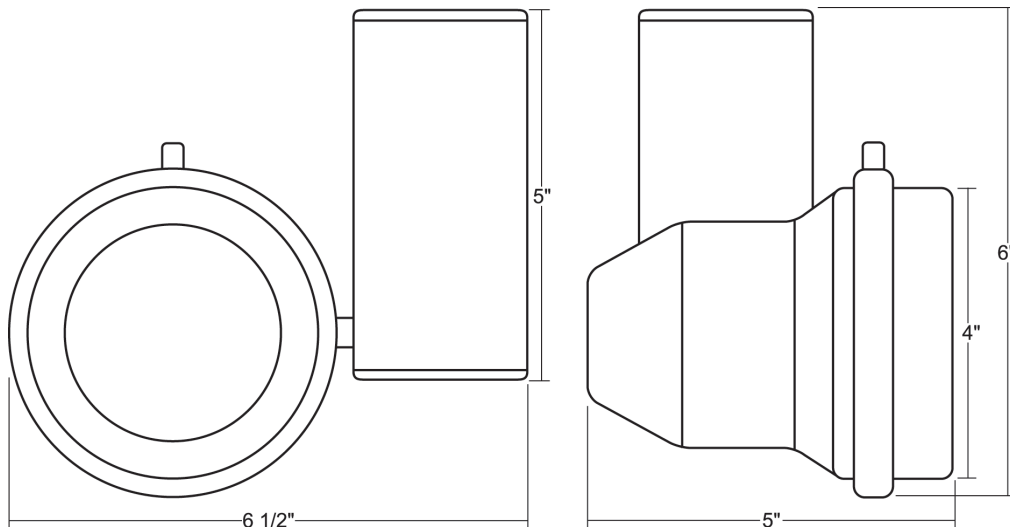

Lamp Types*

35PAR36/H/SP5	35W/12V; 4000Hrs; 5° Beam; 25000 CBCP; 3050°K Color Temp
35PAR36/H/SP8	35W/12V; 4000Hrs; 8° Beam; 8000 CBCP; 3050°K Color Temp
35PAR36/H/FL30	35W/12V; 4000Hrs; 30° Beam; 900 CBCP; 3050°K Color Temp
35PAR36/H/VWFL	35W/12V; 4000Hrs; 3050°K Color Temp
50PAR36/H/SP5	50W/12V; 4000Hrs; 5° Beam; 39000 CBCP; 3050°K Color Temp
50PAR36/H/SP8	50W/12V; 4000Hrs; 8° Beam; 10000 CBCP; 3050°K Color Temp
50PAR36/H/FL30	50W/12V; 4000Hrs; 30° Beam; 1300 CBCP; 3050°K Color Temp
* 35AR111/SSP4	35W/12V; 3000Hrs; 4° Beam; 40000 CBCP
* 35AR111/SP8	35W/12V; 3000Hrs; 8° Beam; 14000 CBCP
* 35AR111/FL25	35W/12V; 3000Hrs; 25° Beam; 2500 CBCP
* 50AR111/SSP4	50W/12V; 3000Hrs; 4° Beam; 45000 CBCP
* 50AR111/SP8	50W/12V; 3000Hrs; 8° Beam; 20000 CBCP
* 50AR111/FL25	50W/12V; 3000Hrs; 25° Beam; 4000 CBCP
* 75AR111/SP8	75W/12V; 3000Hrs; 8° Beam; 30000 CBCP
* 75AR111/FL25	75W/12V; 3000Hrs; 25° Beam; 5300 CBCP
* 75AR111/WFL45	75W/12V; 3000Hrs; 45° Beam; 2000 CBCP

* Requires glass safety shield GS6.

Ordering Matrix

Model	Finish	Mounting	Accessories
36C	B = Black W = White S = Silver CC = Custom Color	See Mounting Options	See Accessory Options

Example: 36C-B-T1-LV1

36C-_____ - _____ - _____

* Specification sheets are subject to change without notice.