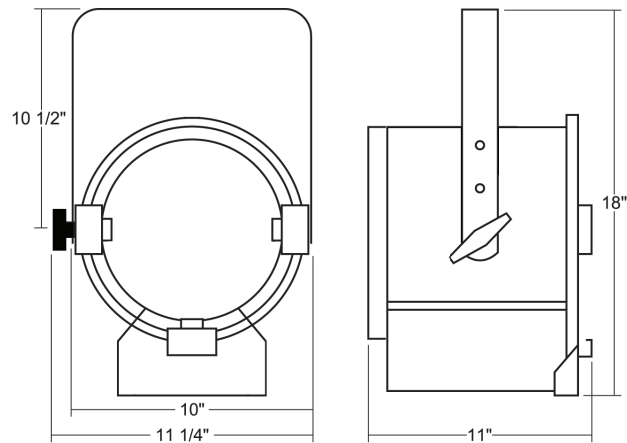

The 8PC38 Spotlight is a specification grade medium and long throw unit designed for PAR38 medium screw base lamps. Its theatrical styling and architectural function makes it the perfect unit for spaces such as museums, galleries, exhibits, retail and themed environments.

## FEATURES

- Designed for PAR38 lamps and LED's
- Sturdy steel construction
- Ratchet handle locking for vertical focusing
- Accessory holder
- Numerous mounting options
- Weight: 9.75 lbs

MODEL NUMBER	FINISH	MOUNTING	ACCESSORIES
8PC38	B Black W White S Silver CC Custom Color	TA2 Track Adapter. G-Series. 2 Circuit. 120V. TA3 Track Adapter. G-Series. 3 Circuit. 120V.  CM4 Canopy Mount.  US1 6 5/8" x 1 1/2" Unistrut Adapter.  TB8 8" x 8" Portable Table Base for Floor Use.  MN Medium Duty Pipe Clamp. For pipes up to 2" O.D. PC9M Heavy Duty Pipe Clamp. For pipes up to 2" O.D.	LV46 Louver BD46 Barndoor CF46 Color Frame GF46 Glass Color Filter DF46 Dichroic Color Filter GF46-600 5°x50° Linear Lens GF46-601 Beam Softener GF46-673 50°x50° Spread Lens CC18 Coiled Cord SC Safety Cable IP Integral Dimmer

**EXAMPLE:** 8PC38 - B - TA2 - GF8

MODEL NUMBER	FINISH	MOUNTING	ACCESSORIES
8PC38			