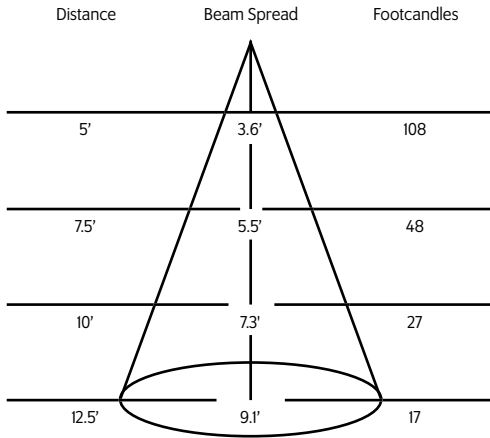

40° Medium Flood Reflector