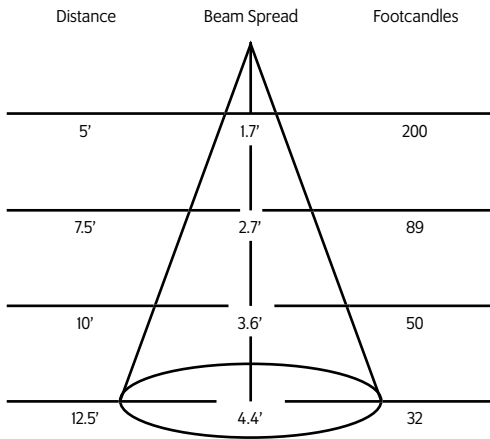

Photometric Data 3000° K 83CRI

20° Spot Reflector