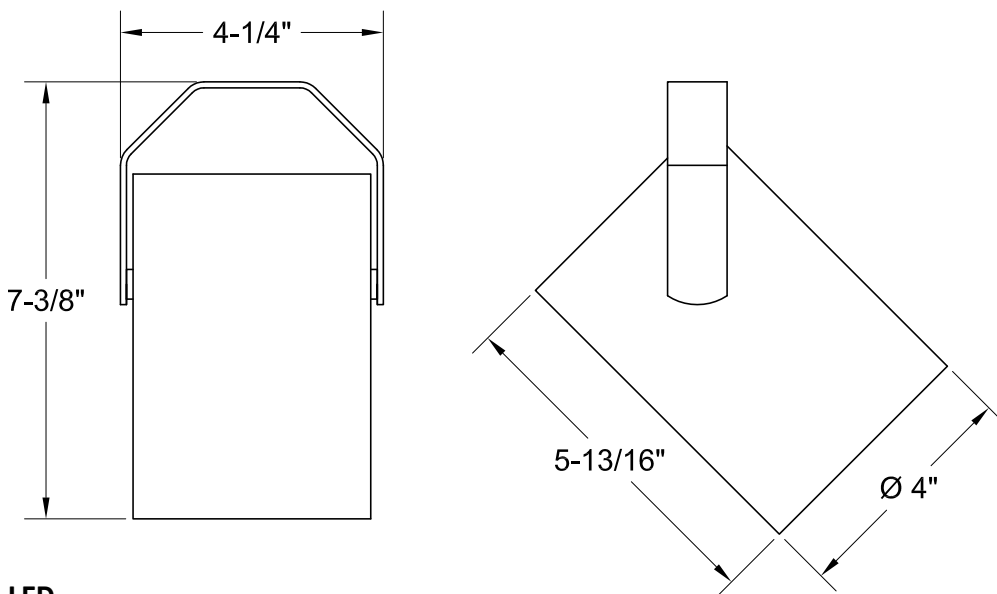

LED

- Xicato™ cold remote phosphor LED module
- Color temp options: 2700K, 3000K, 3500K, 4000K
- CRI: 83 standard or 98 optional (R9=96)
- Lumen maintenance: 86% of initial lumen output at 50,000 hours on LM-80 testing
- SDCM: 1 x 2 MacAdam Elipse. 50 kelvin tolerance
- No UV or IR

Module	Total Wattage	Delivered Lumen	Efficacy (Lm/W)	CRI
83	13.5	1235	91	83
98	18	1235	68	98

* Total wattage equals LED plus driver. Delivered lumen may vary depending on LED module, color temperature, optics, and accessories.

Dimming

- Bluetooth: Wireless control, operation and integration via Bluetooth. Download the XIMtroller from the App Store and use it to commission and control the fixtures. Can be paired with switches, sensors and wireless control systems. Superior, flicker free dimming to 0.1%
- 010V: 120-277V with surface mounting For track applications, use E-series 2-circuit with data bus. Dims to 1%
- DALI: Individually addressable fixtures. For track applications, use E-series 2-circuit with data bus (120V only). Dims to 0.1%

Ordering Matrix

Model	LED Module	Color Temp	Finish	Voltage	Optics	Mounting	Dimming*	Accessories
AXI	83 98	27 = 2700K 30 = 3000K 35 = 3500K 40 = 4000K	B = Black W = White S = Silver CC = Custom Color	UNIV = Universal Voltage	20 = 20° 40 = 40° 60 = 60°	See Mounting Options	BLU = Bluetooth 010 = 0-10V DAL = DALI	See Accessory Options

Maximum ambient temperature: 35°C
Maximum operating angle: 45° from vertical

* See "Notes on Dimming" on reverse

Example: AXI-83-27-UNV-10-TA2-BLU-BD20

AXI- _____ - _____ - _____ - _____ - _____ - _____ - _____

* Specification sheets are subject to change without notice.