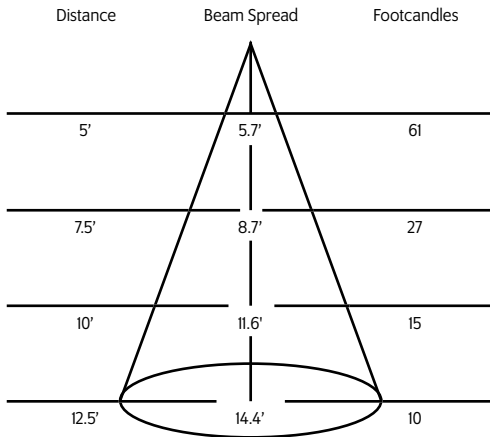

* Specification sheets are subject to change without notice.

Photometric Data 3000° K 83CRI

20° Spot Reflector

40° Medium Flood Reflector

60° Flood Reflector

Mounting Options

DT2 2-circuit track adapter for SpecTrack databus. 120V.