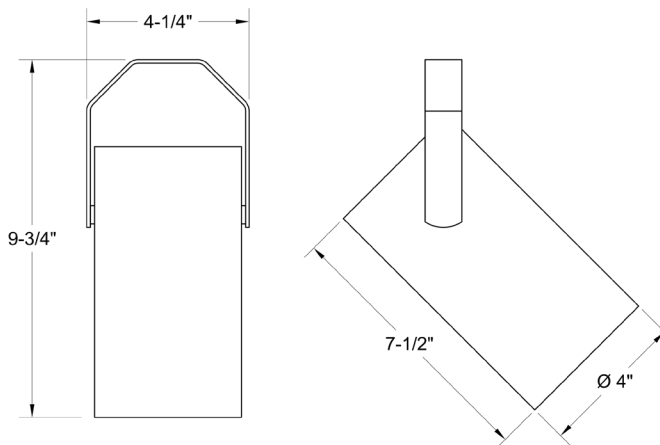

Electrical

- Integral electronic driver
- 100-277V, 50/60Hz
- Meets FCC 47 CFR Part 15/18 Requirements

LED

- Cree XLamp LED array
- Color temp options: 2700K, 3000K, 3500K, 4000K, 5000K, 5700K, 6500K
- CRI: 80 standard or 92 optional (97 CRI Available, consult factory)
- Lumen maintenance: 90% of initial lumen output at 33,000 hours on LM-80 testing
- No UV or IR

Model	CRI	Total Wattage	Delivered Lumens	Efficacy (Lm/W)
ACR21	92	17.4	2100	121
ACR23	80	17.4	2300	132
ACR25	92	19.8	2500	125
ACR28	92	22.3	2000	125
ACR29	80	19.8	2800	146
ACR32	80	22.3	3250	145

* Total wattage equals LED plus driver. Delivered lumen may vary depending on LED module, color temperature, optics, and accessories. Testing done with 3000K LED array.

Ordering Matrix

Model	Lumens	CRI	Color Temp	Finish	Voltage	Optics	Mounting	Dimming †	Accessories
ACR	21 = 2100 23 = 2300 25 = 2500 28 = 2800 29 = 2900 32 = 3200	80 92	27 = 2700K 30 = 3000K 35 = 3500K 40 = 4000K 50 = 5000K** 57 = 5700K 65 = 6500K**	B = Black W = White S = Silver CC = Custom Color	120 240 277	10 = 10° 20 = 20° 40 = 40° 60 = 60°	See Mounting Options	TE = Trailing Edge* LE = Leading Edge** 010 = 0-10V ND = Non-Dimming D/1 = 0-10V DIM TO 1%	See Accessory Options

Maximum ambient temperature: 35°C
Maximum operating angle: 45° from vertical

* 120V Only, except 3200 lumens, 80 CRI and 2800 lumens, 92 CRI
** 120V Only

† See "Notes on Dimming" on reverse

Example: ACR21-80-27-B-120-20-T1-TE-BD20

ACR _____

* Specification sheets are subject to change without notice.