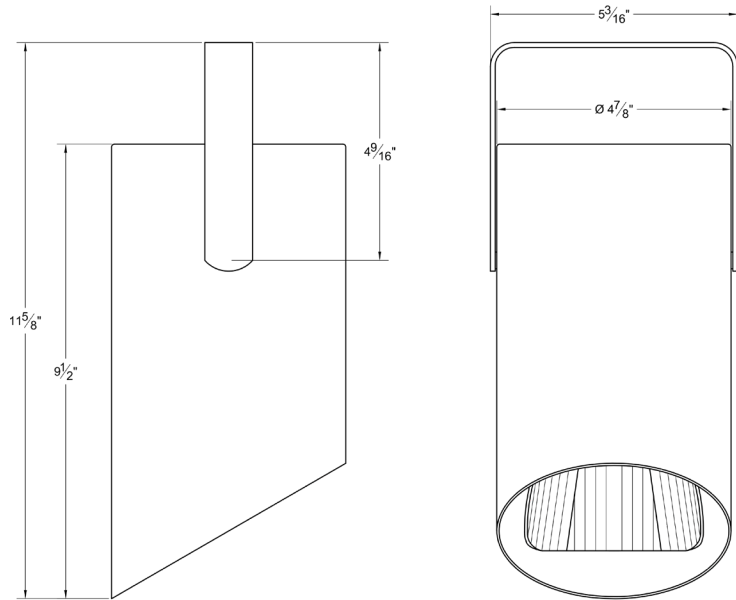

## Mounting Options

**DT2** 2-circuit track adapter for SpecTrack databus. 120V.

**HDT2** 2-circuit track adapter for SpecTrack databus. 277V.

**CM4** Canopy Mount

**US1** 6<sup>5</sup>/<sub>8</sub>" x 1<sup>1</sup>/<sub>2</sub>" Unitrut Adapter

**TB8** 8" x 8" Portable table base for floor and table use

**MC** Light duty pipe clamp for small fixtures.  
For pipes up to 1 5/16" O.D.

**MN** Medium duty pipe clamp for small to large fixtures. For pipes up to 2" O.D.