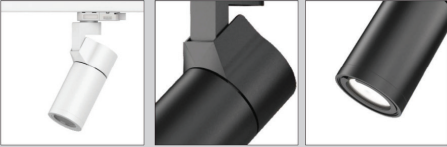

Very reliable joint.

Variety of optical accessories.

Construction

- Aluminum housing with black, white, or silver finish
- **Weight:** 2 lbs.

Specifications

- 100V - 120V
- 10-Watt
- 425 Lumens
- 3000K
- Phase Dimming
- 6° Beam Angle
- Comes in white, black, or silver
- -20° - 45° C Operating Temperature Range