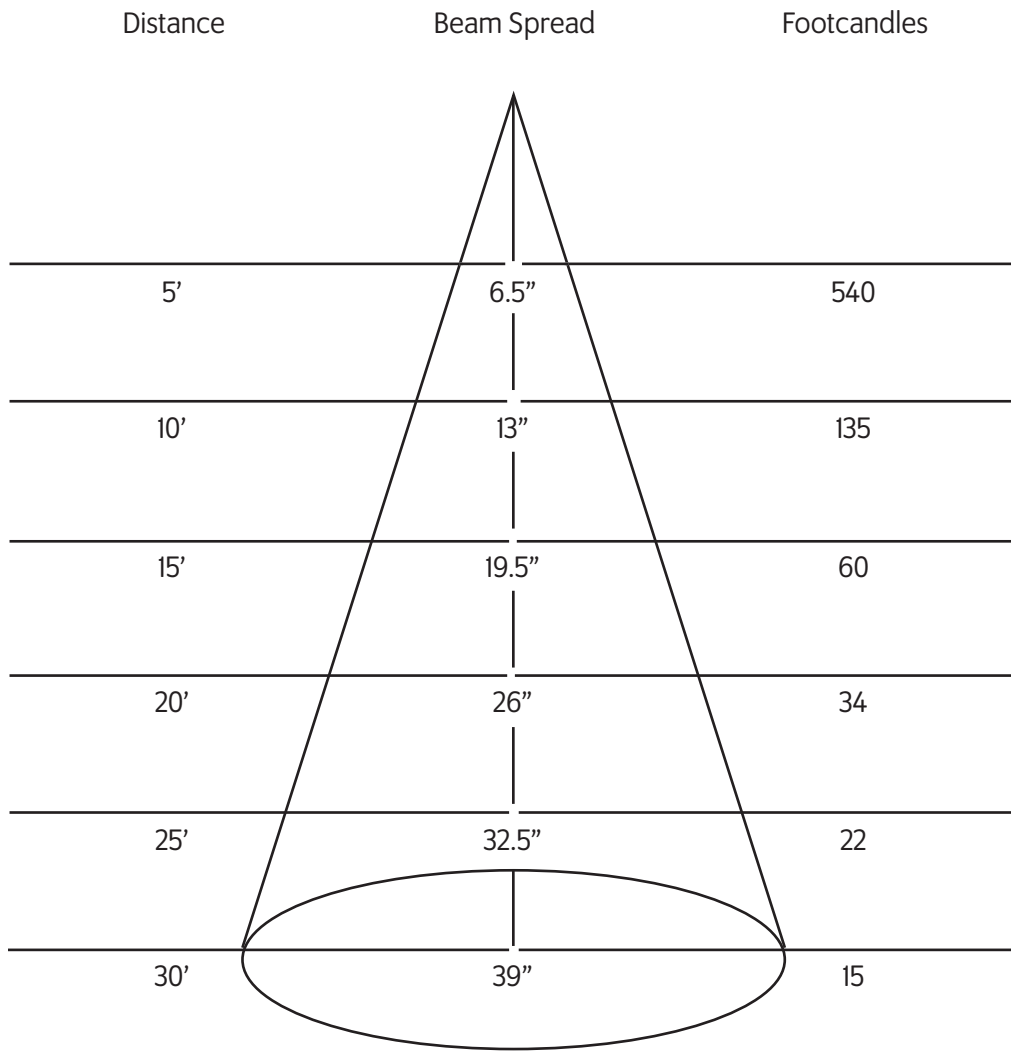

Photometrics

Mounting Options

ADI Track adapter for commercial grade 1-Circuit track. This adapter is "H" and Times Square compatible. 120V.

ADI-2 Track adapter for commercial grade 1-Circuit track. This adapter is "J" compatible. 120V.

ADI-4 Track adapter for commercial grade 1-Circuit track. This adapter is "L" compatible. 120V.

DT2 Track adapter for SpecTrack 2-Circuit data track. 120V.

TA2 Track adapter for G-Series specification grade 2-circuit track. 120V.

TA3 Track adapter for G-Series specification grade 3-circuit track. 120V.

L020 Monopoint

TLO-AC12 Optical Filter Set