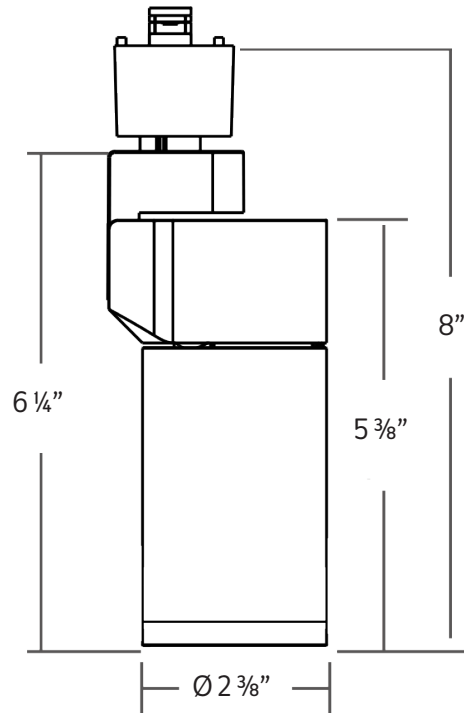

3-PIN TRACK ADAPTOR

Ordering Matrix

Model	Finish	Mounting
TLO010	B = Black W = White S = Silver	See Mounting Options

Maximum ambient temperature: 40°C
Maximum operating angle: 45° from vertical

Example: TLO010 - B - AD1

TLO010 - _____ - _____