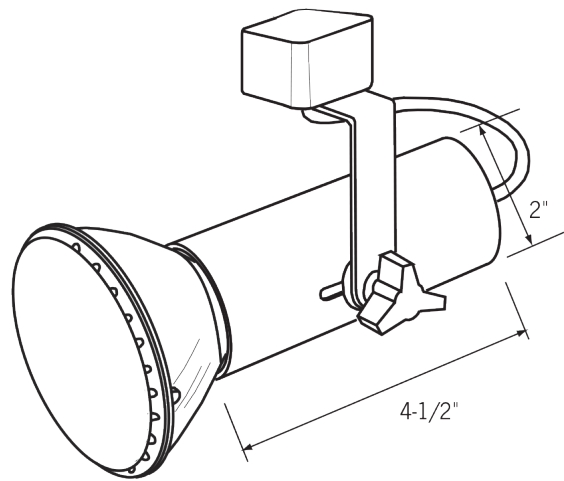

Simple design provides a clean look; half-yoke mounting design minimizes fixture presence. Adjustable socket housing fits up close to long neck as well as short neck lamps. Precise, rigid aiming and full 350° rotation.

FEATURES

- Accepts PAR lamps and LED's
- Numerous mounting options and accessories
- Weight: 1 lbs

MODEL NUMBER	FINISH	MOUNTING	ACCESSORIES
HI08	B Black W White S Silver CC Custom Color	AD1 Track Adapter. 1 or 2 Circuit track. 120V. TA1 Track Adapter. E-Series. 1 Circuit. 120V. TA2 Track Adapter. G-Series. 2 Circuit. 120V. TA3 Track Adapter. G-Series. 3 Circuit. 120V. CM4 Canopy Mount. US1 6 5/8" x 1 1/2" Unistrut Adapter. TB4 6 1/4" Portable Wall Mount/Table Base Floor. MC Light Duty Pipe Clamp. For pipes up to 15/16" O.D. MN Medium Duty Pipe Clamp. For pipes up to 2" O.D.	CC18 Coiled Cord SC-24 Safety Cable