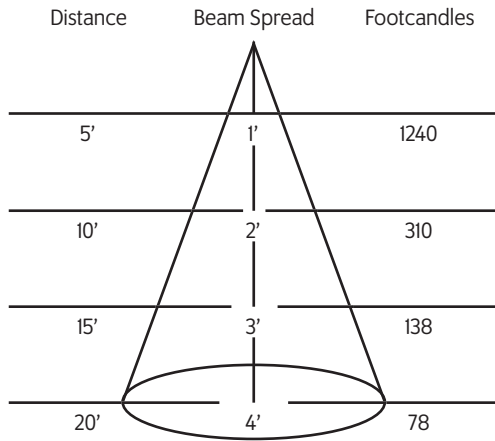

Photometric Data

200PAR46/3NSP 8°x12°