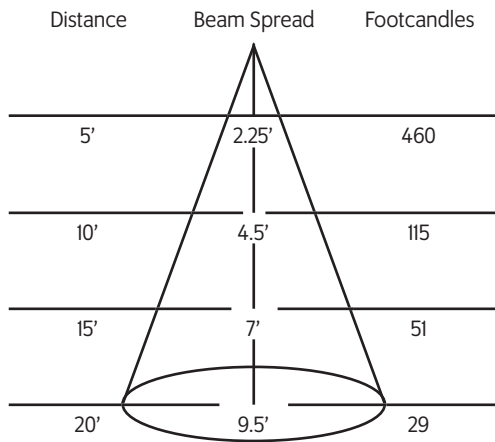

Example: SB200-B-T1-LV7

SB200-_____ - _____ - _____

Photometric Data

200PAR46/3NSP 8°x12°

200PAR46/3MFL 13°x27°

Mounting Options

AD1

Track adapter for commercial grade 1 & 2 circuit track. 120V. For use with Lightweight fixtures.