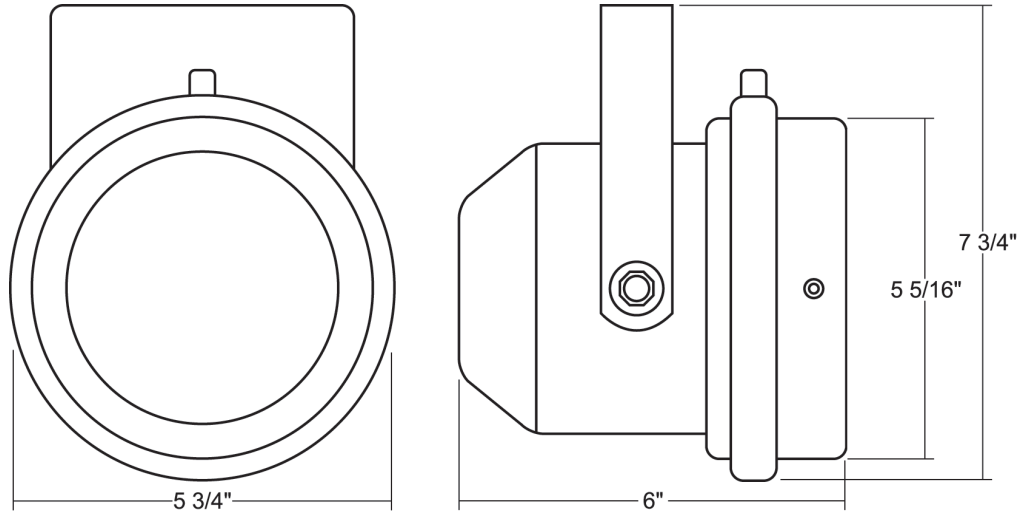

Lamp Types

200PAR46/3NSP
200PAR46/3MFL

200W; 2000Hrs; 8°x12° Beam; 31000 CBCP; 2750°K Color Temp
200W; 2000Hrs; 13°x27° Beam; 11500 CBCP; 2750°K Color Temp

Ordering Matrix

Model	Finish	Mounting	Accessories
SB200	B = Black W = White S = Silver CC = Custom Color	See Mounting Options	See Accessory Options

Example: SB200-B-T1-LV7

SB200-_____ - _____ - _____