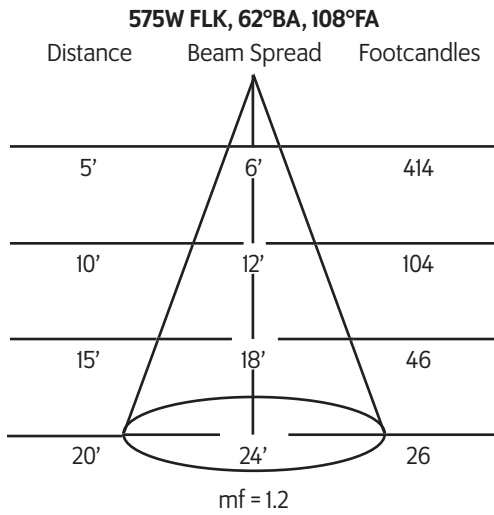

Photometric Data

Mounting Options

TA2 / HTA2 (277)

Track adapter for G-Series specification grade 2-circuit track. 120V or 277V.

TA3

Track adapter for G-Series specification grade 3-circuit track. 120V.

CM4

Canopy mount.

US1

6 5/8" x 1 1/2" Unistrut adapter.

TB8

8" x 8" Portable table base for floor or table use.

MN

Medium duty pipe clamp for small to large fixtures. For pipes up to 2" O.D.

PC9M

Heavy duty pipe clamp for large, heavy fixtures. For pipes up to 2" O.D.

Accessories

See index for details.

CF35

Color Frame

GF35

Glass Color Filter

DF35

Dichroic Color Filter

GF35-600

5°x50° Linear Lens

GF35-601

Beam Softener

GF35-673

50°x50° Spread Lens

GF35-702

UV Blocking Filter

CC18

Coiled Cord

SC-24

Safety Cable

Finish

B

Black

W

White

S

Silver

CC

Custom Color