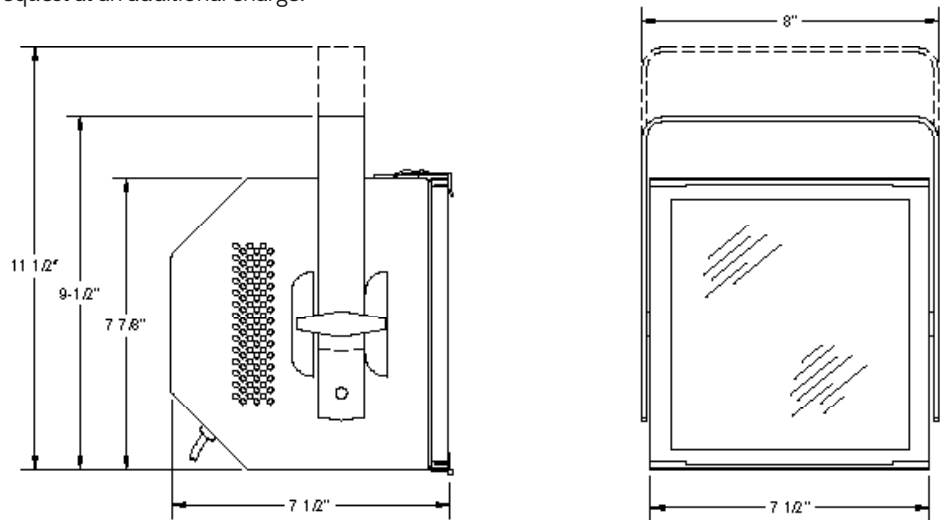

Features

- 120-volt
- Accepts up to 575-watt med 2-pin lamps
- 2000 hr lamp life
- Dimmable
- Operates in any position
- Ultra wide beam angle
- Multi-position yoke
- Toolless relamping
- Removable color frame holders
- Glass safety shield

Model	Finish	Mounting	Accessories
W575	B = Black W = White S = Silver CC = Custom Color	See Mounting Options	See Accessory Options

Example: W575-B-T1-BD19

W575-_____ - _____ - _____