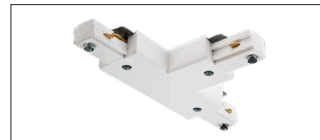

SPECIFY FINISH

- Natural Aluminum (-1)
- Black (-2)
- White (-3)

GES ECO Track

1 Circuit / 1 Neutral

GLOBAL trac lighting track is engineered to be a durable, dependable, and simple-to install lighting solution. The track's extruded aluminum construction and continuously crimped conductor ensure mechanical strength and electrical reliability. The integral suspension rail and predrilled mounting holes of the track simplify the installation process.

Dead Ends
1-Circuit
GES41

Flexible Conduit Connection
1-Circuit
GES13 / GES16

Live Middle Feed
1-Circuit
GES14

Linear Coupler
1-Circuit
GES21

Feedable "T" Connector
1-Circuit
GES40

Mono Point
1-Circuit **GES70**

Convenience Outlet

*Specification sheets are subject to change without notice.

Mounting Component

Cover Plate

Used to cover an outlet box.

GES15

Color	1-Circuit
Black	L019B
White	L019W

Stem Mount Kit