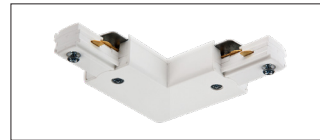

SPECIFY FINISH

- Natural Aluminum (-1)
- Black (-2)
- White (-3)

GES ECO Track

1 Circuit / 1 Neutral

GLOBAL trac lighting track is engineered to be a durable, dependable, and simple-to install lighting solution. The track's extruded aluminum construction and continuously crimped conductor ensure mechanical strength and electrical reliability. The integral suspension rail and predrilled mounting holes of the track simplify the installation process.

DESCRIPTION	1-CIRCUIT
4' Track	GES204
8' Track	GES208
12' Track	GES212

ACCESSORIES FOR GES TRACK INSTALLATION

Live End
1-Circuit
GES11

Flexible Conduit Connection
1-Circuit
GES13-16

Feedable "X" Connector
1-Circuit
GES36

Dead Ends
1-Circuit
GES41

Flexible Conduit Connection
1-Circuit
GES13 / GES16

Live Middle Feed
1-Circuit
GES14

Linear Coupler
1-Circuit
GES21

Feedable "T" Connector
1-Circuit
GES40

Mono Point
1-Circuit **GES70**