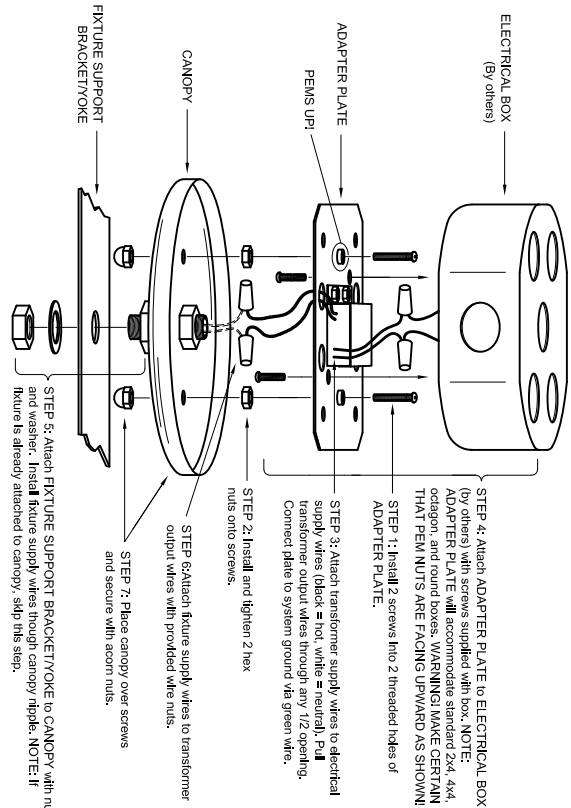

CANOPY w TRANSFORMER-TO-ELECTRICAL BOX MOUNTING INSTRUCTIONS - SAVE THESE INSTRUCTIONS

INSTNR 0001
REV 12/14/18