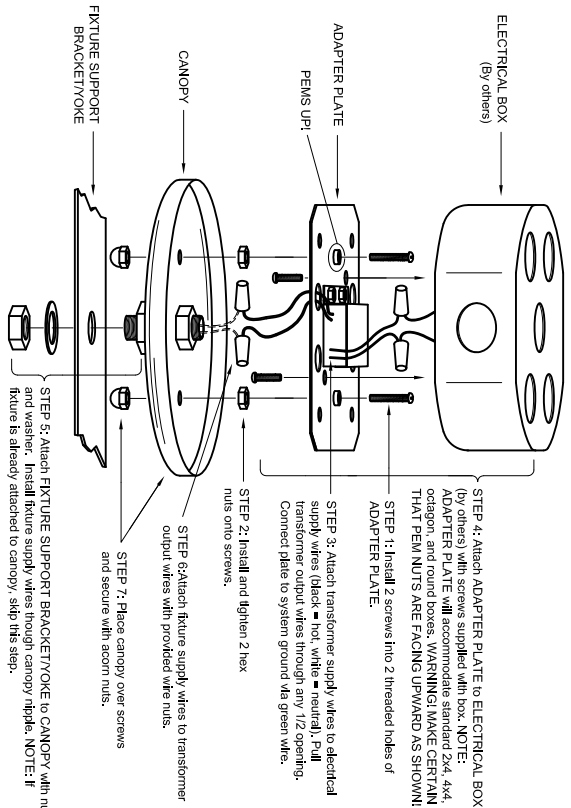

CANOPY w TRANSFORMER-TO-ELECTRICAL BOX MOUNTING INSTRUCTIONS - SAVE THESE INSTRUCTIONS

INSTNR 0001
REV 12/14/18