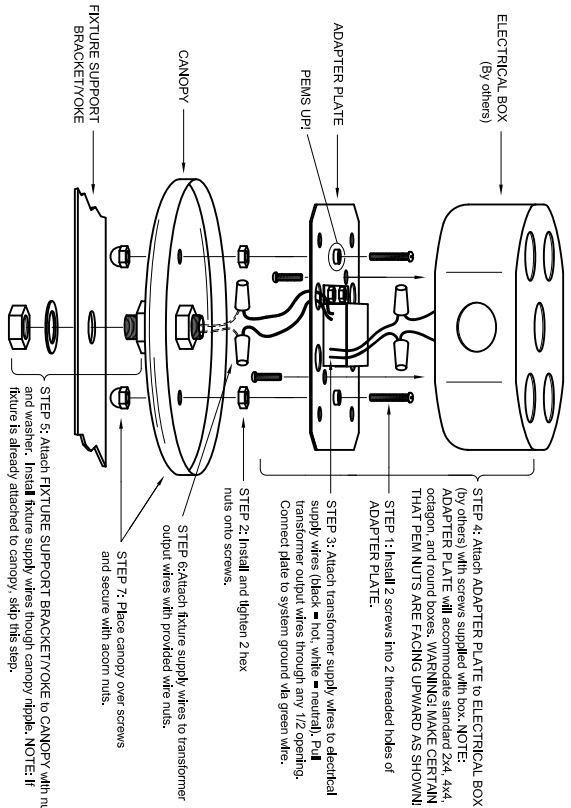

CANOPY w TRANSFORMER-TO-ELECTRICAL BOX MOUNTING INSTRUCTIONS - SAVE THESE INSTRUCTIONS

INSTNR 0001
REV 12/14/18