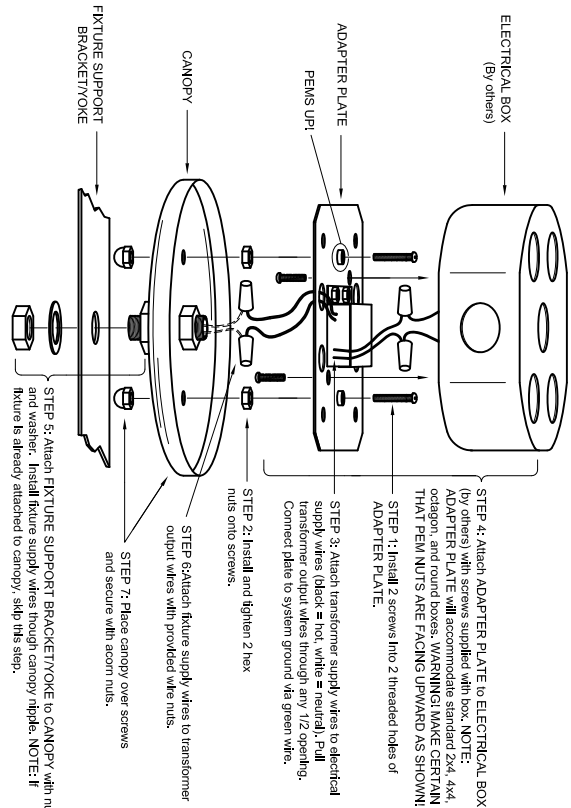

CANOPY w TRANSFORMER-TO-ELECTRICAL BOX MOUNTING INSTRUCTIONS - SAVE THESE INSTRUCTIONS

INSTNR 0001
REV 12/14/18