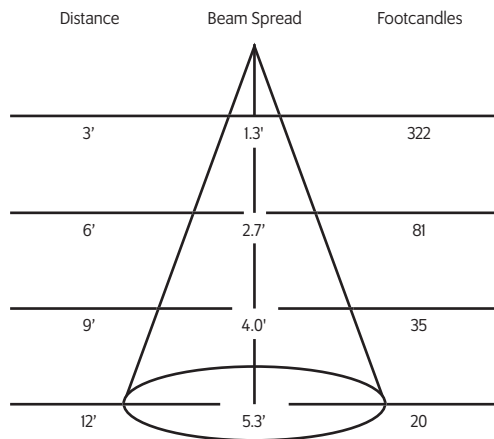

25° Beam, 3000°K