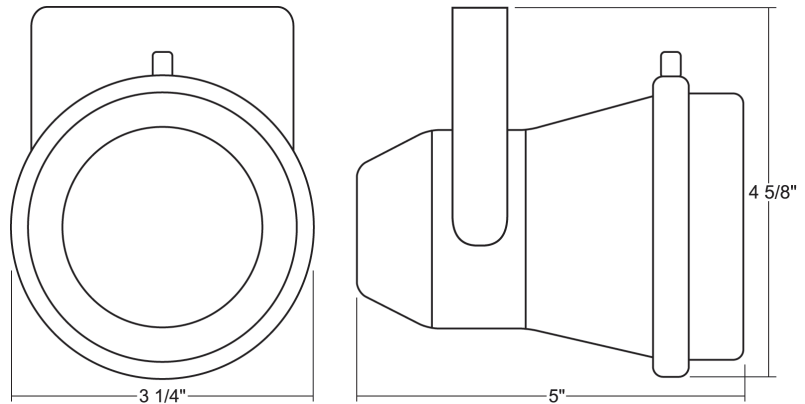

Dimming*

- Trailing edge (ELV)
- Leading edge (Triac)

Construction

- Powder coated steel with black, white or silver finish
- 0-180° tilt, 360° rotation
- Locking yoke
- Accepts accessories

Electrical

- Electronic driver
- 100-120V, 50/60Hz
- Meets FCC 47 CFR Part 15/18 Requirements