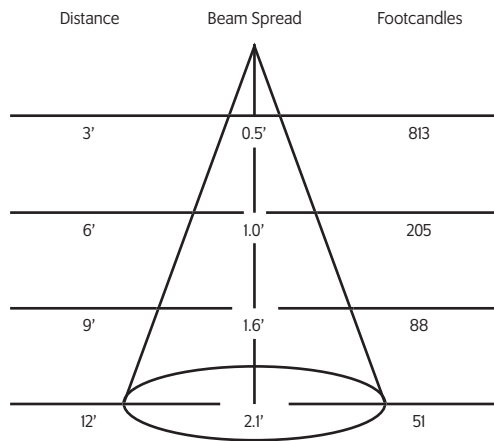

* Only available at 95 CRI.

Example: LEDI020-95-27-B-ADI-00325

LEDI020-_____-_____-_____-_____-_____

Snap Lenses

* Specification sheets are subject to change without notice.

Photometric Data

20° Beam, 3000°K