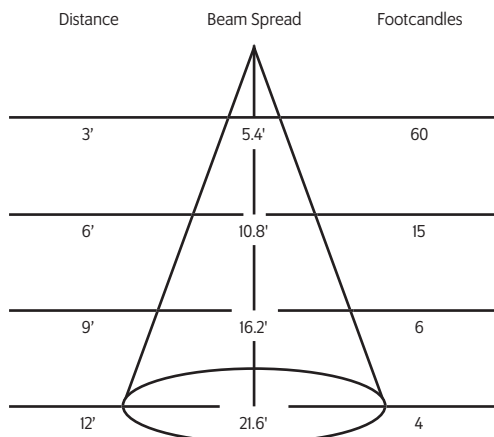

60° Beam, 3000°K

Mounting Options

ADI Track Adapter for commercial grade 1-circuit track. 120V. For use with lightweight fixtures.

TA2 Track adapter for G-Series specification grade 2-circuit track. 120V.

HTA2 Track adapter for G-Series specification grade 2-circuit track. 277V.

CMI Canopy Mount

US1 6⁵/₈" x 1¹/₂" Unitrut Adapter

TB4 6¹/₄" Portable wall mount/table base floor, wall or table use.

MC Light duty pipe clamp for small fixtures. For pipes up to 15/16" O.D.

MN Medium duty pipe clamp for small to large fixtures. For pipes up to 2" O.D.

Accessories

00325	25° Beam Spreader Snap
00327	36° Beam Spreader Snap
00329	60° Beam Spreader Snap
00331	10°-25° Linear Snap
00333	10°-36° Linear Snap
03259	10°-60° Linear Snap
00335	25°X25° Flat Top Snap
00337	36°X36° Flat Top Snap
00339	40° Cutoff Louver
00325	20° Maximum Deflection Snap
00323	¼ Color Temperature Shift Snap
00321	½ Color Temperature Shift Snap
00319	¾ Color Temperature Shift Snap
02183-C	Color Snap (Specify Color)
03281	Enhance Snap

Fixture Accessories

LV3	Louwer
XL3	Cross Baffle Louwer
BD3	Barndoor
HD3	Hood
SH3	Sparkle Hood
GF3	Glass Color Filter
DF3	Dichroic Color Filter
GF3-600	5°x50° Linear Lens
GF3-601	Beam Softener
GF3-673	50°x50° Spread Lens
CC18	Coiled Cord
SC-24	Safety Cable
WL	Wrench Locking

Extension Wands

SP 12	12" Stem
SP 18	18" Stem
SP 24	24" Stem
SP X	Custom Length

Finish

B	Black
W	White
S	Silver
CC	Custom Color

IES Files

Visit tslight.com to find comprehensive IES data.