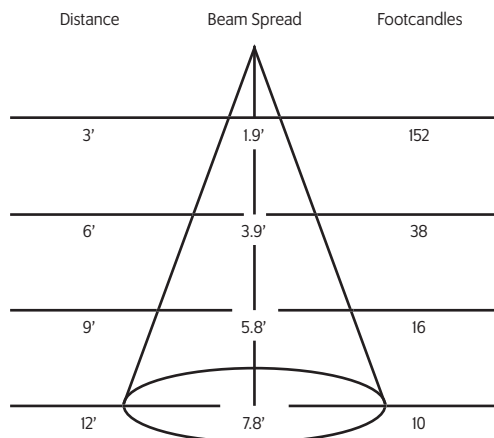

36° Beam, 3000°K