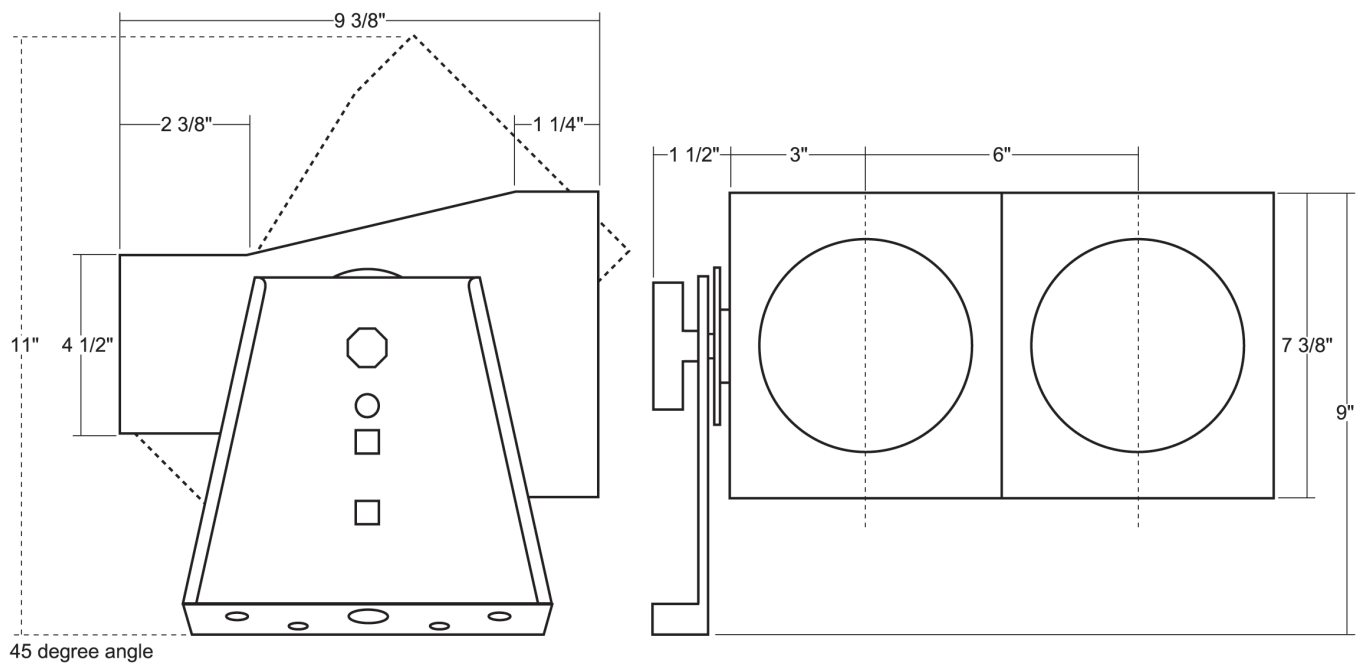

Last updated 06/14/2007.