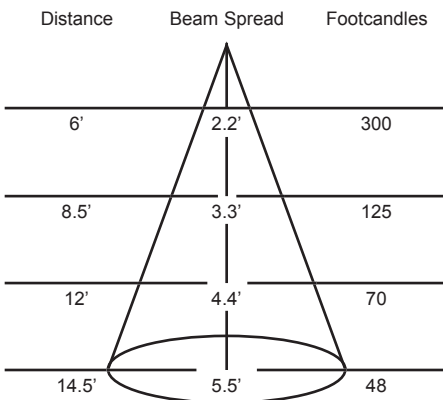

39W T6 MH Flood Reflector

Osram Powerball

MC39T6/U/G12/830 PB 35W Clear; 8000Hrs; 3400 Lumens; 85 CRI; 3000°K Color Temp

Lamp Types

CDM35/T6/830 39W Clear; 12000Hrs; 3400 Lumens; 81 CRI; 3000°K Color Temp

Reflector

SP 17° Spot
FL 36° Flood

Mounting Options

- **AD1**
  Track adapter for commercial grade 1 and 2-circuit track.
- **T1**
  Track adapter for commercial grade 1 and 2-circuit track.
- **TA1**
  Track adapter for E-Series specification grade 1-circuit track.
- **TE2**
  Track adapter for E-Series specification grade 2-circuit track.
- **TA2**
  Track adapter for G-Series specification grade 2-circuit track.
- **HTA2**
  Track adapter for G-Series specification grade 2-circuit 277-volt track.
- **TA3**
  Track adapter for G-Series specification grade 3-circuit track.
- **US1**
  Unistrut adapter.
- **MC**
  Medium duty pipe clamp for pipes up to 1 1/2" O.D.
- **MN**
  Medium duty pipe clamp for pipes up to 2" O.D.

CM4
6" Canopy for permanent mounting on standard 4" octagonal outlet boxes.

Accessories

- LV6 Louver
- XL6 Cross Baffle Louver
- BD10 Barndoor
- HD6 Hood
- XH6 Cross Baffle Hood
- GF10 Glass Color Filter
- DF10 Dichroic Color Filter
- GF10-600 5°x50° Linear Lens
- GF10-601 Beam Softener
- GF10-673 50°x50° Spread Lens
- GF10-702 UV Blocking Filter
- CC18 Coiled Cord
- SC-24 Safety Cable

Light Blocking Screens

Stainless steel screens used singly or in combinations to block transmitted light without changing color temperature.

LBS10-20	20% Light Blocking
LBS10-30	30% Light Blocking
LBS10-40	40% Light Blocking

Finish

B	Black
W	White
S	Silver
CC	Custom Color