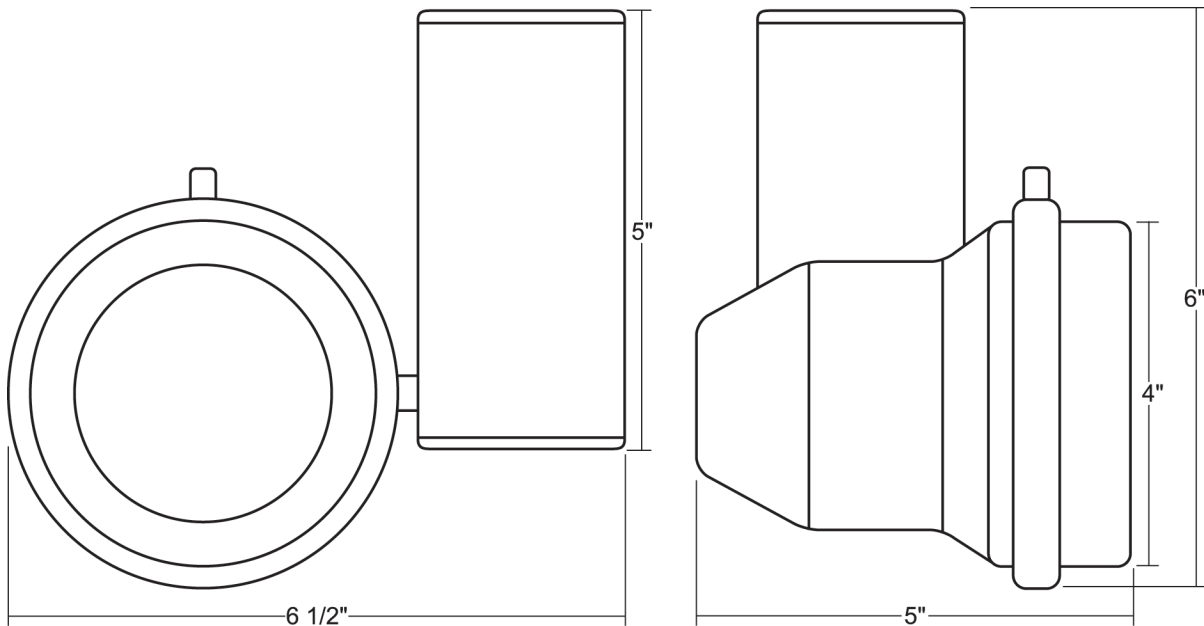

Last updated 03/05/2013.