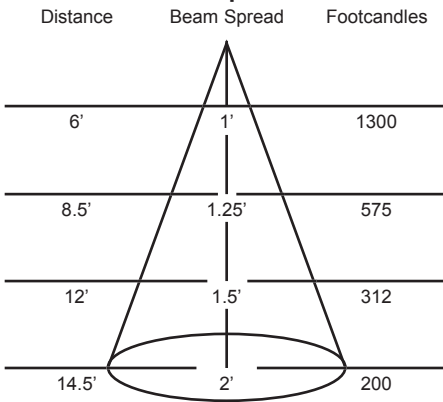

Specify: CT639 - - - -

	MODEL NUMBER	FINISH	REFLECTOR	MOUNTING (optional)	ACCESSORIES (optional)
Example:	CT639	-B	-SP or FL	-T1	-LV6

Photometric Data

39W T6 MH Spot Reflector